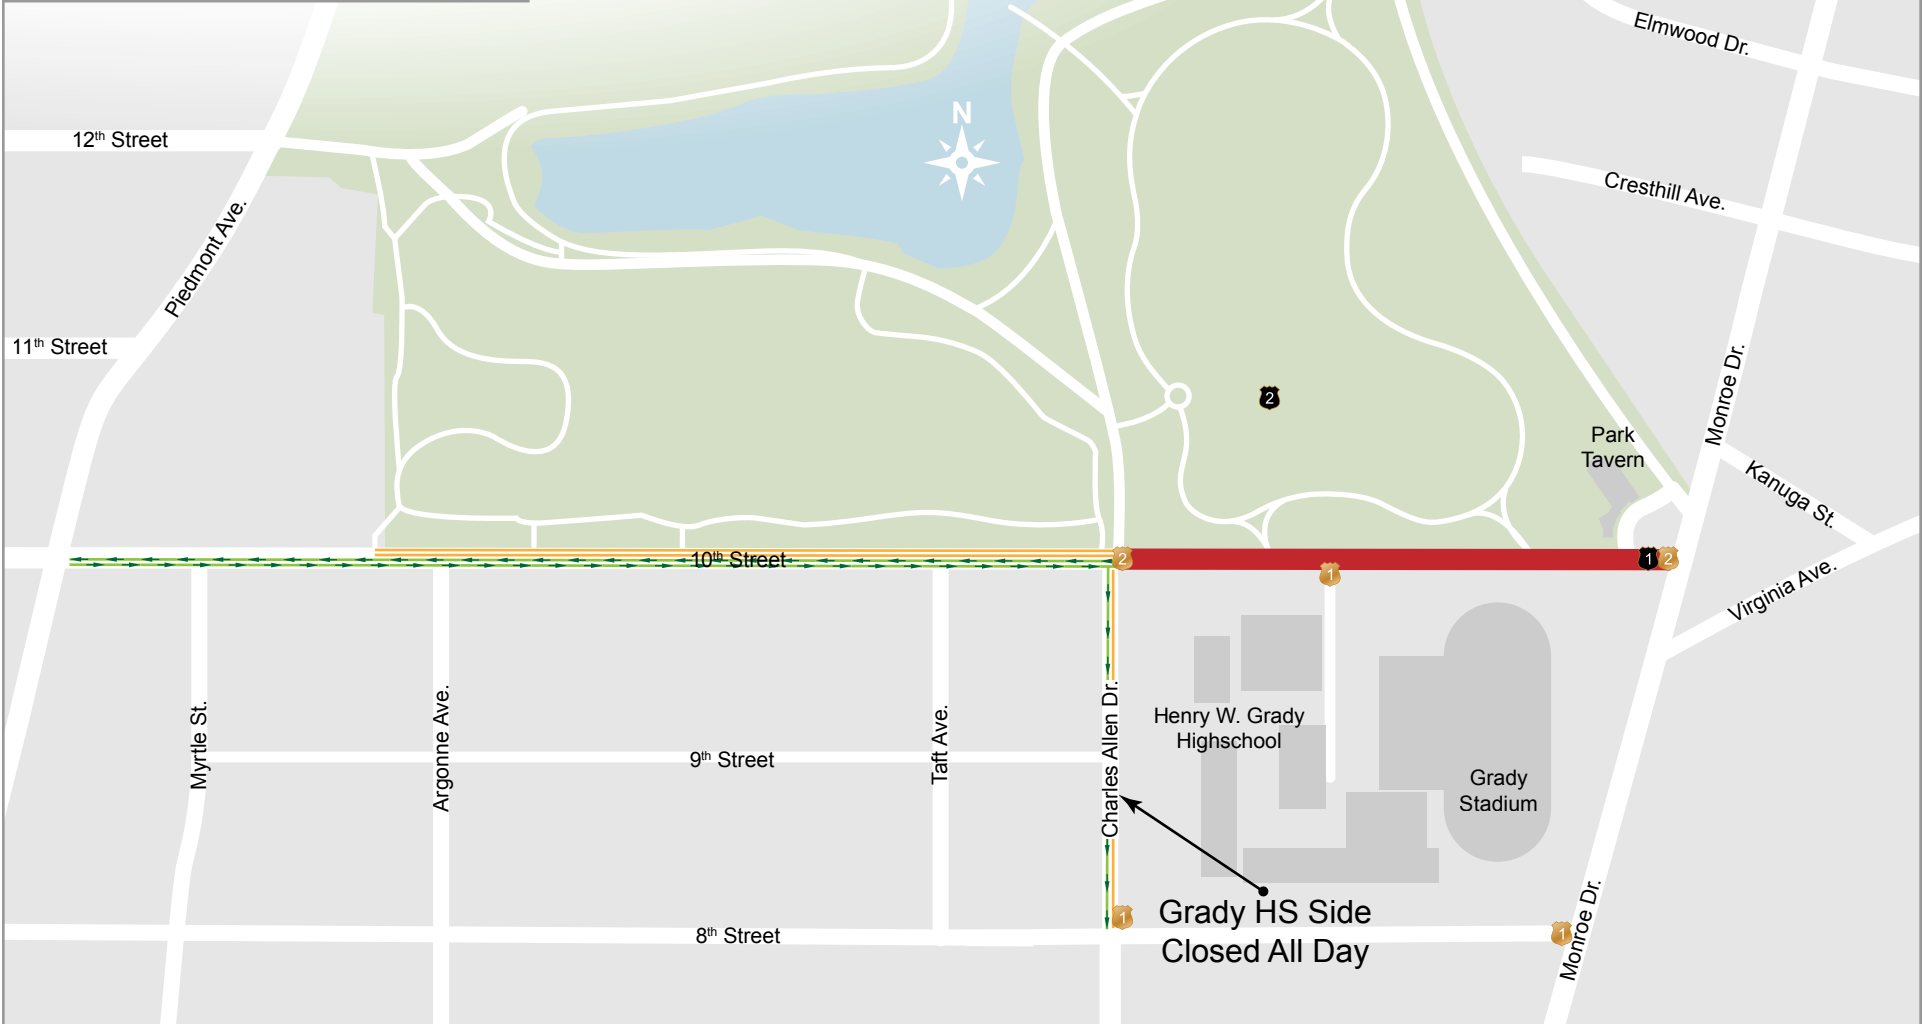

Sun, 9/21

2014
Piedmont Park
Atlanta, Ga

Roads	APD
Road Closed	Fixed
Two Lanes Closed	Roaming
One Lane Closed	Motor
Resident Access Only	Bike
Open to All Traffic	Supervisor
	Nightwatch