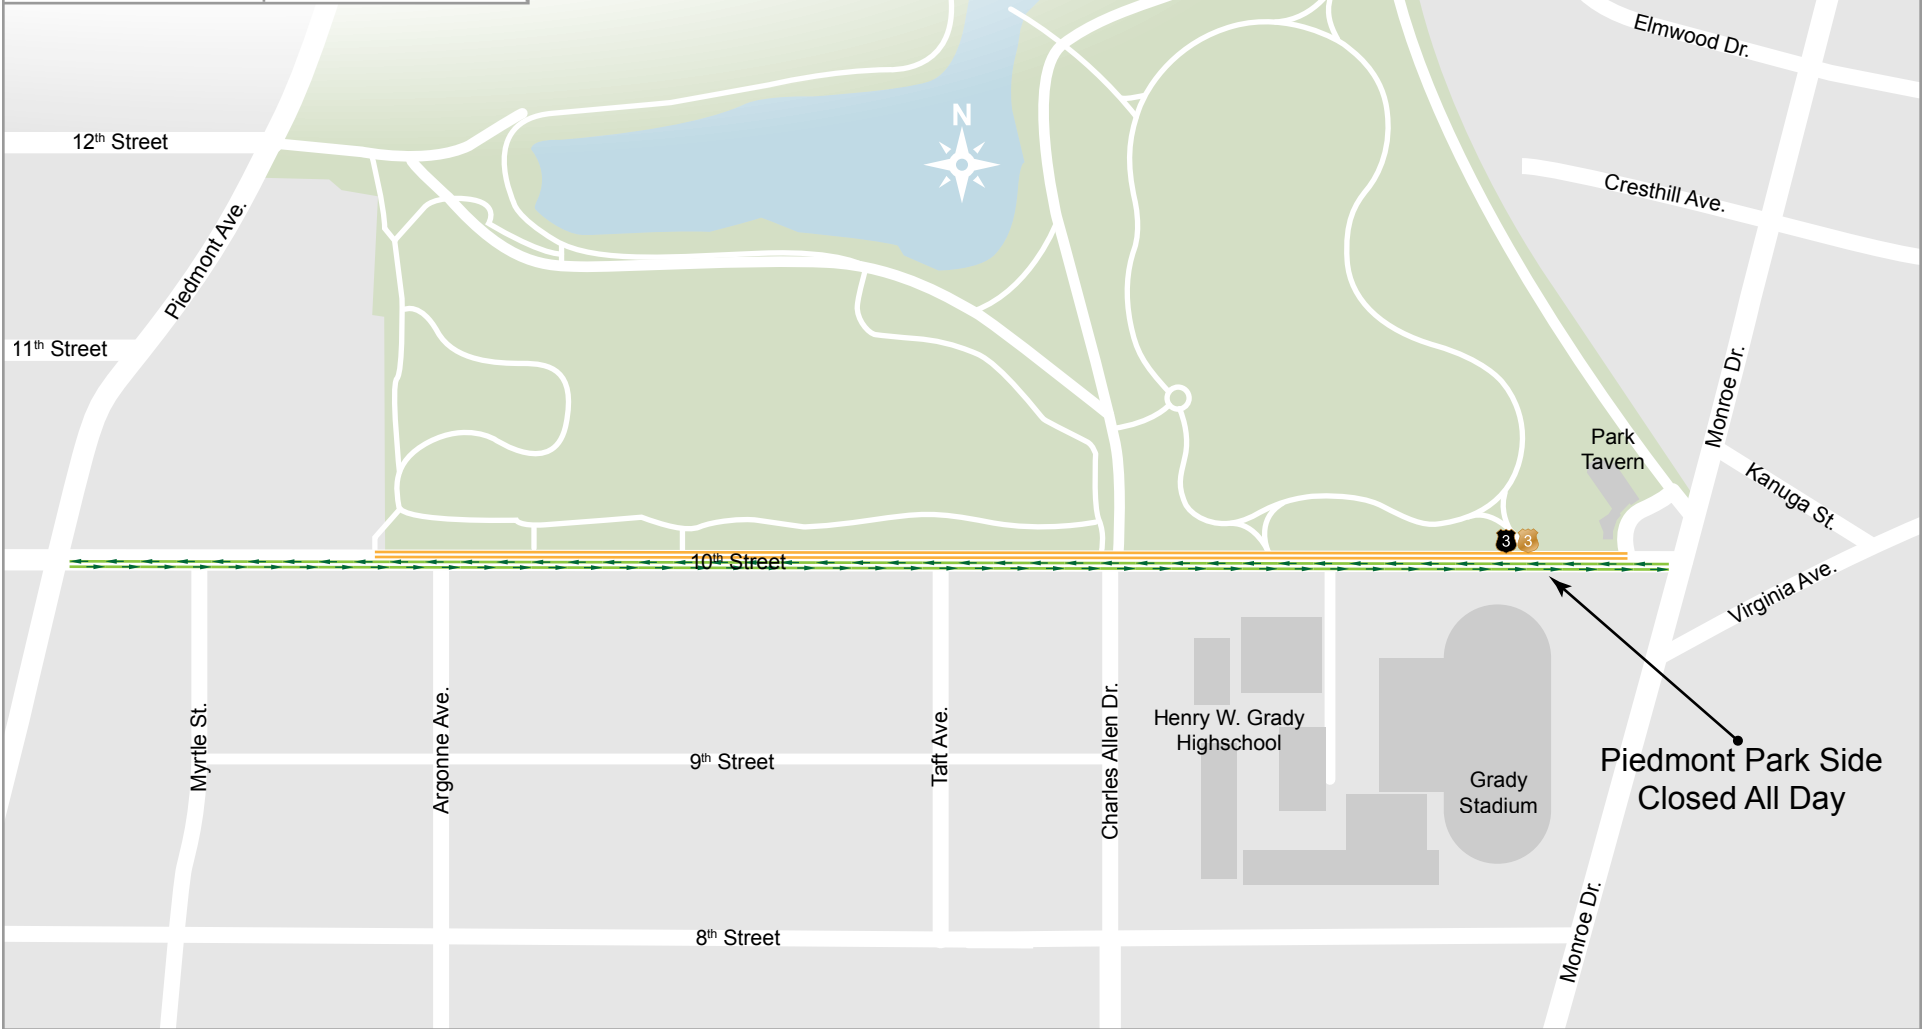

Mon, 9/22

2014
Piedmont Park
Atlanta, Ga

Roads	APD
Road Closed	Fixed
Two Lanes Closed	Roaming
One Lane Closed	Motor
Resident Access Only	Bike
Open to All Traffic	Supervisor
	Nightwatch

Piedmont Park Side Closed All Day