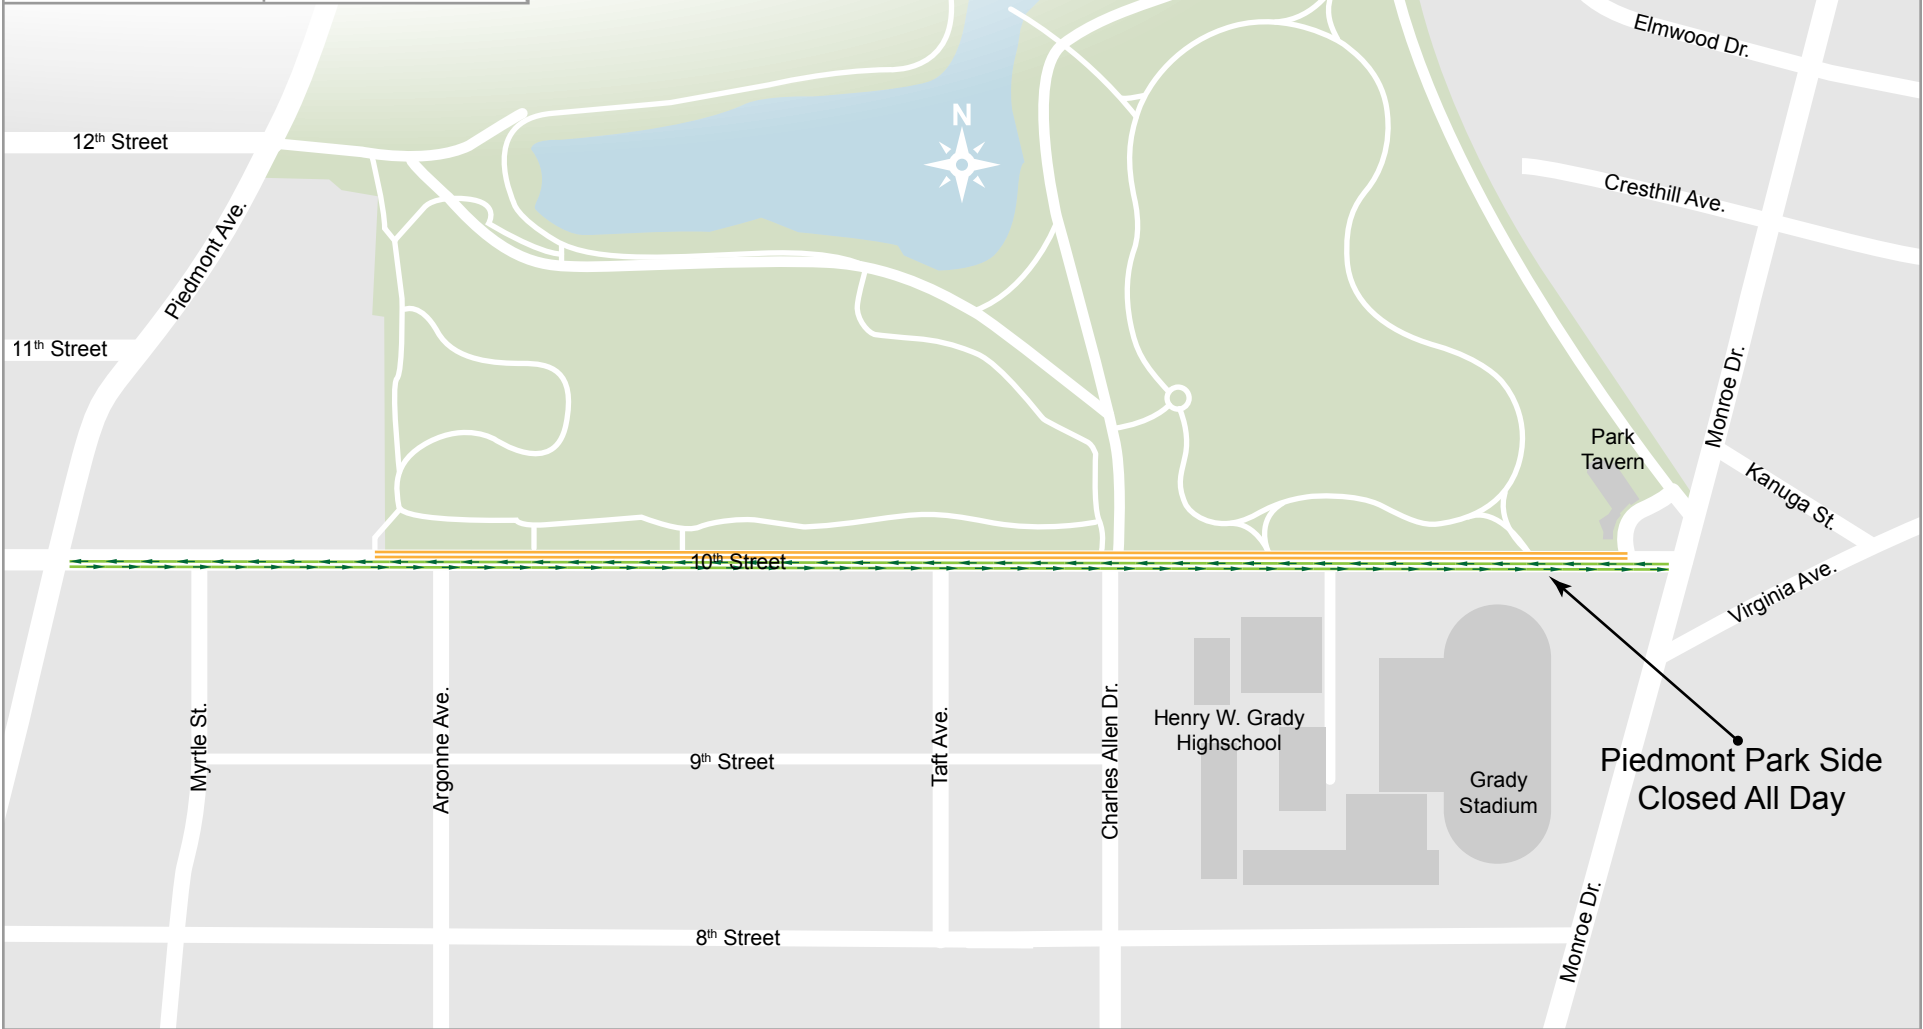

Tue, 9/23

2014
Piedmont Park
Atlanta, Ga

Roads	APD
Road Closed	Fixed
Two Lanes Closed	Roaming
One Lane Closed	Motor
Resident Access Only	Bike
Open to All Traffic	Supervisor
	Nightwatch

Piedmont Park Side
Closed All Day