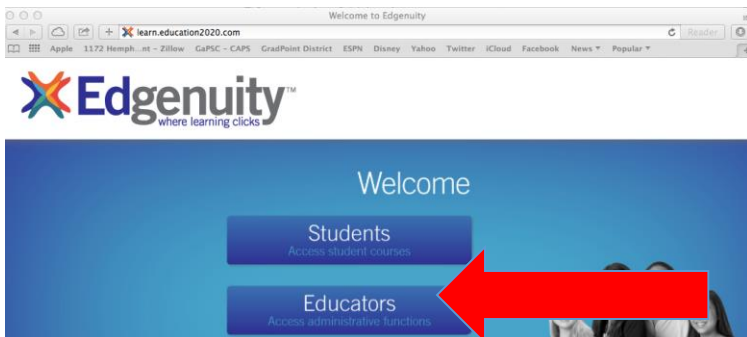

Credit Recovery Quick Sheet

- When accessing the Credit Recovery platform, site administrators and virtual facilitators must login at the following URL: edgenuity.com (*This is for Credit Recovery Only*)
- Use the username and password provided to you in training. **IT IS NOT THE SAME AS YOUR APS CREDENTIALS!** See your site administrator if you need/lose this information.
- (*Students will access the Credit Recovery platform as usual.*
  URL: atlanta.learn.edgenuity.com and use their APS login credentials)

STEP 1

URL: edgenuity.com

STEP 2

When you click on the Blue Educators link, it will take you to the orange screen to enter in the new credentials. **NOT YOUR APS LOG IN INFORMATION**

STEP 3

STEP 4

You are in your schools Credit Recovery platform