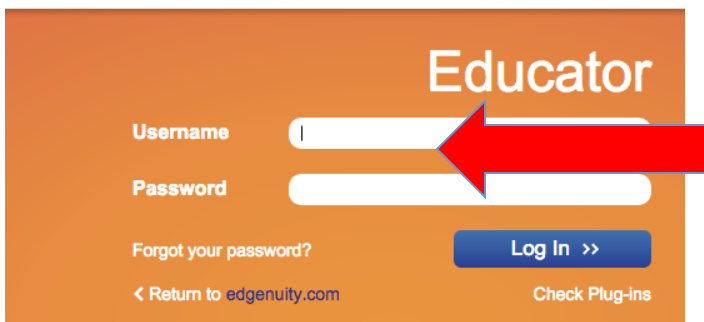

STEP 1

URL: edgenuity.com

STEP 2

When you click on the Blue Educators link, it will take you to the orange screen to enter in the new credentials. **NOT YOUR APS LOG IN INFORMATION**

STEP 3

STEP 4

You are in your schools Credit Recovery platform