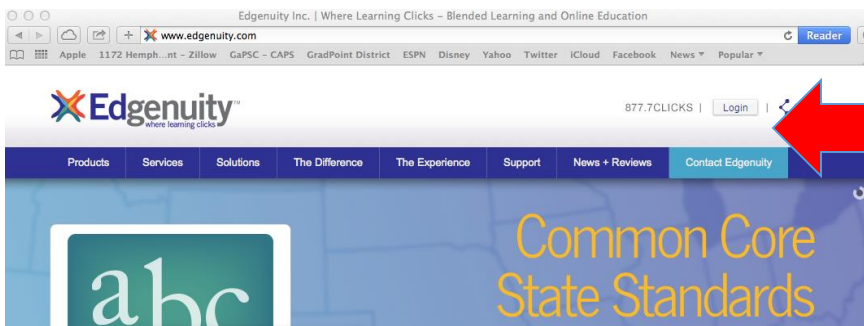

Credit Recovery Quick Sheet

- When accessing the Credit Recovery platform, site administrators and virtual facilitators must login at the following URL: edgenuity.com (*This is for Credit Recovery Only*)
- Use the username and password provided to you in training. **IT IS NOT THE SAME AS YOUR APS CREDENTIALS!** See your site administrator if you need/lose this information.
- (*Students will access the Credit Recovery platform as usual.*
  URL: atlanta.learn.edgenuity.com and use their APS login credentials)

STEP 1

URL: edgenuity.com

STEP 2

When you click on the Blue Educators link, it will take you to the orange screen to enter in the new credentials. **NOT YOUR APS LOG IN INFORMATION**

STEP 3

STEP 4

You are in your schools Credit Recovery platform