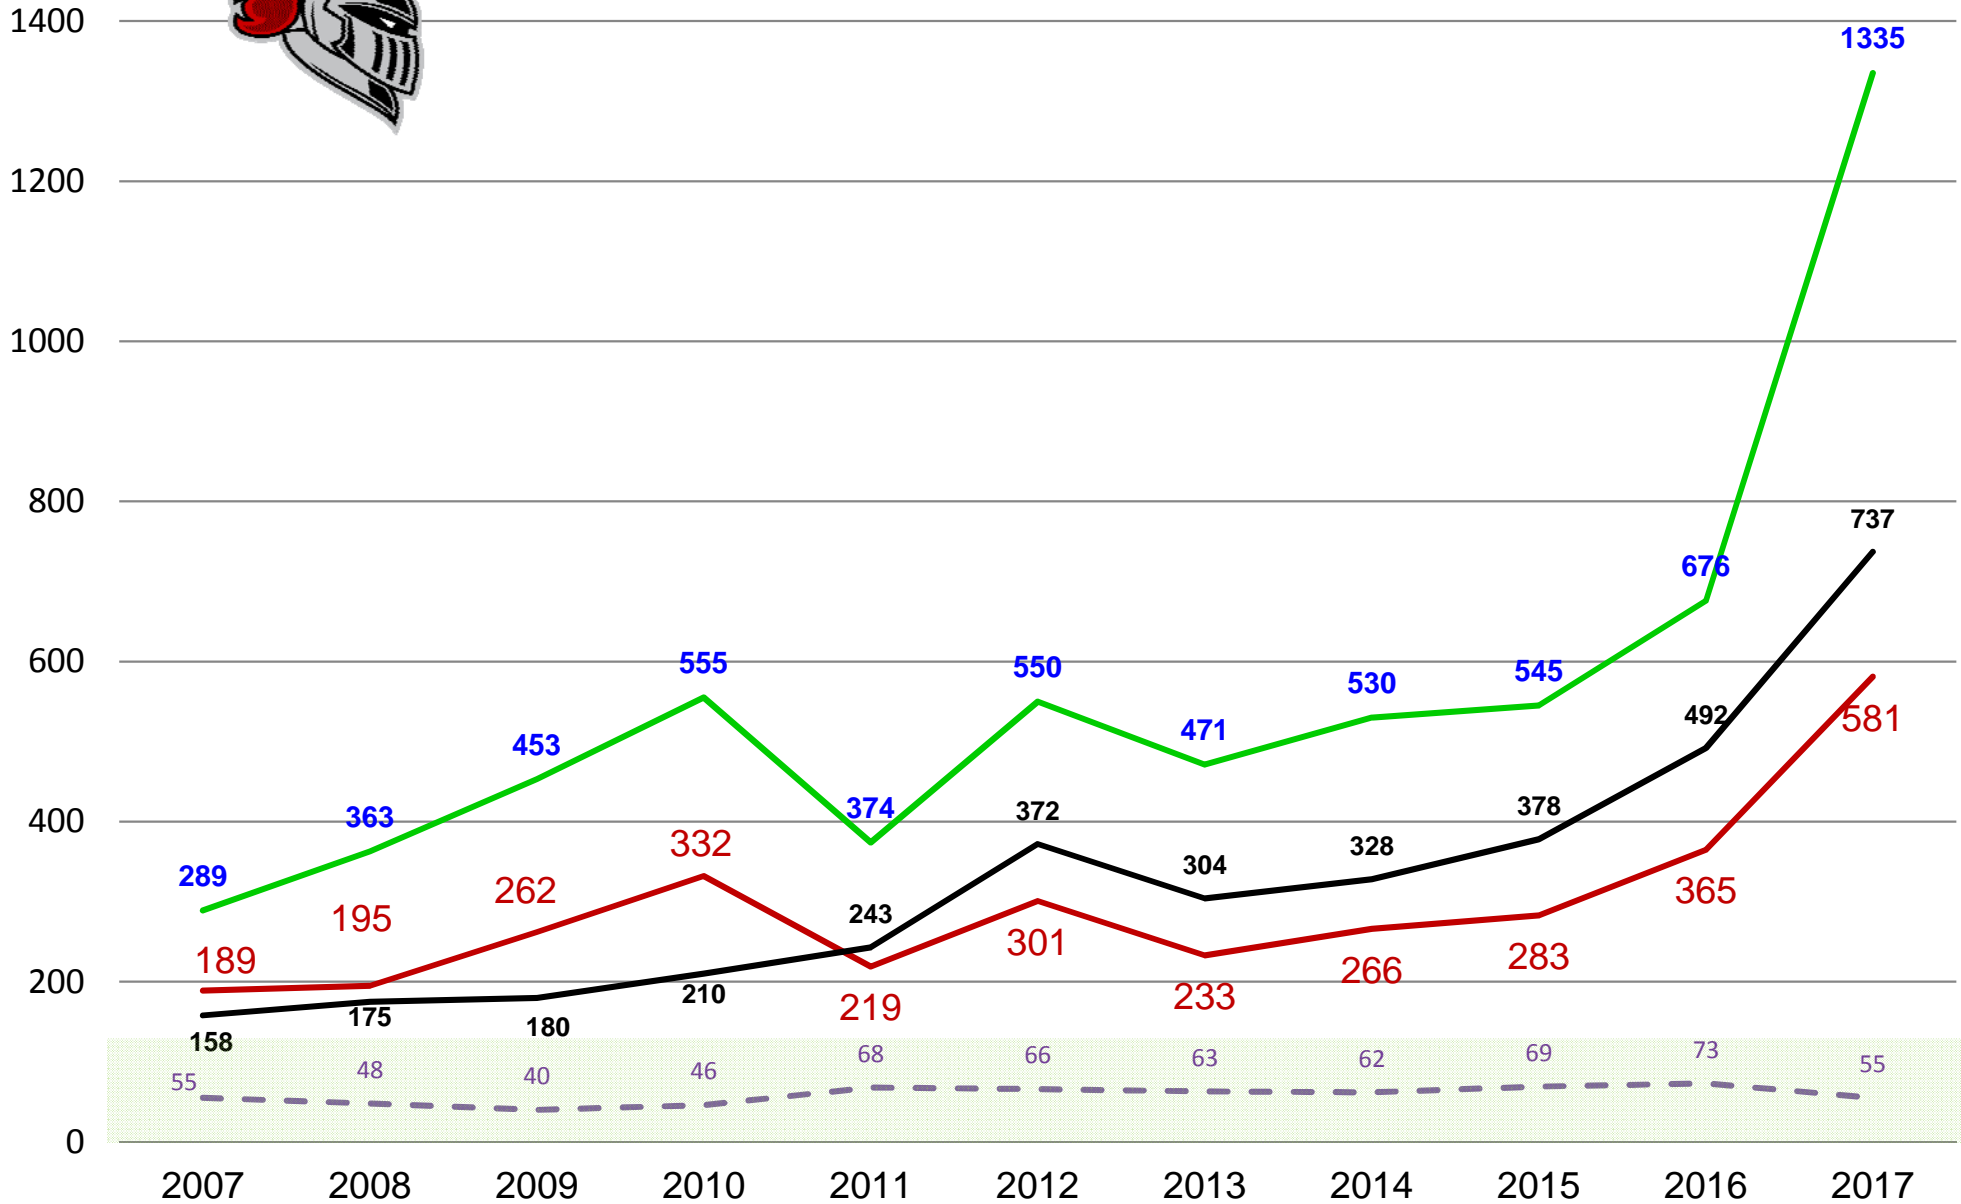

# Grady High School Advanced Placement 10 YR Test Trend

- Number of Students Taking Tests
- Number of Tests Taken
- Number of Test Scores 3 or Higher
- Percentage of Test Scores 3 or Higher