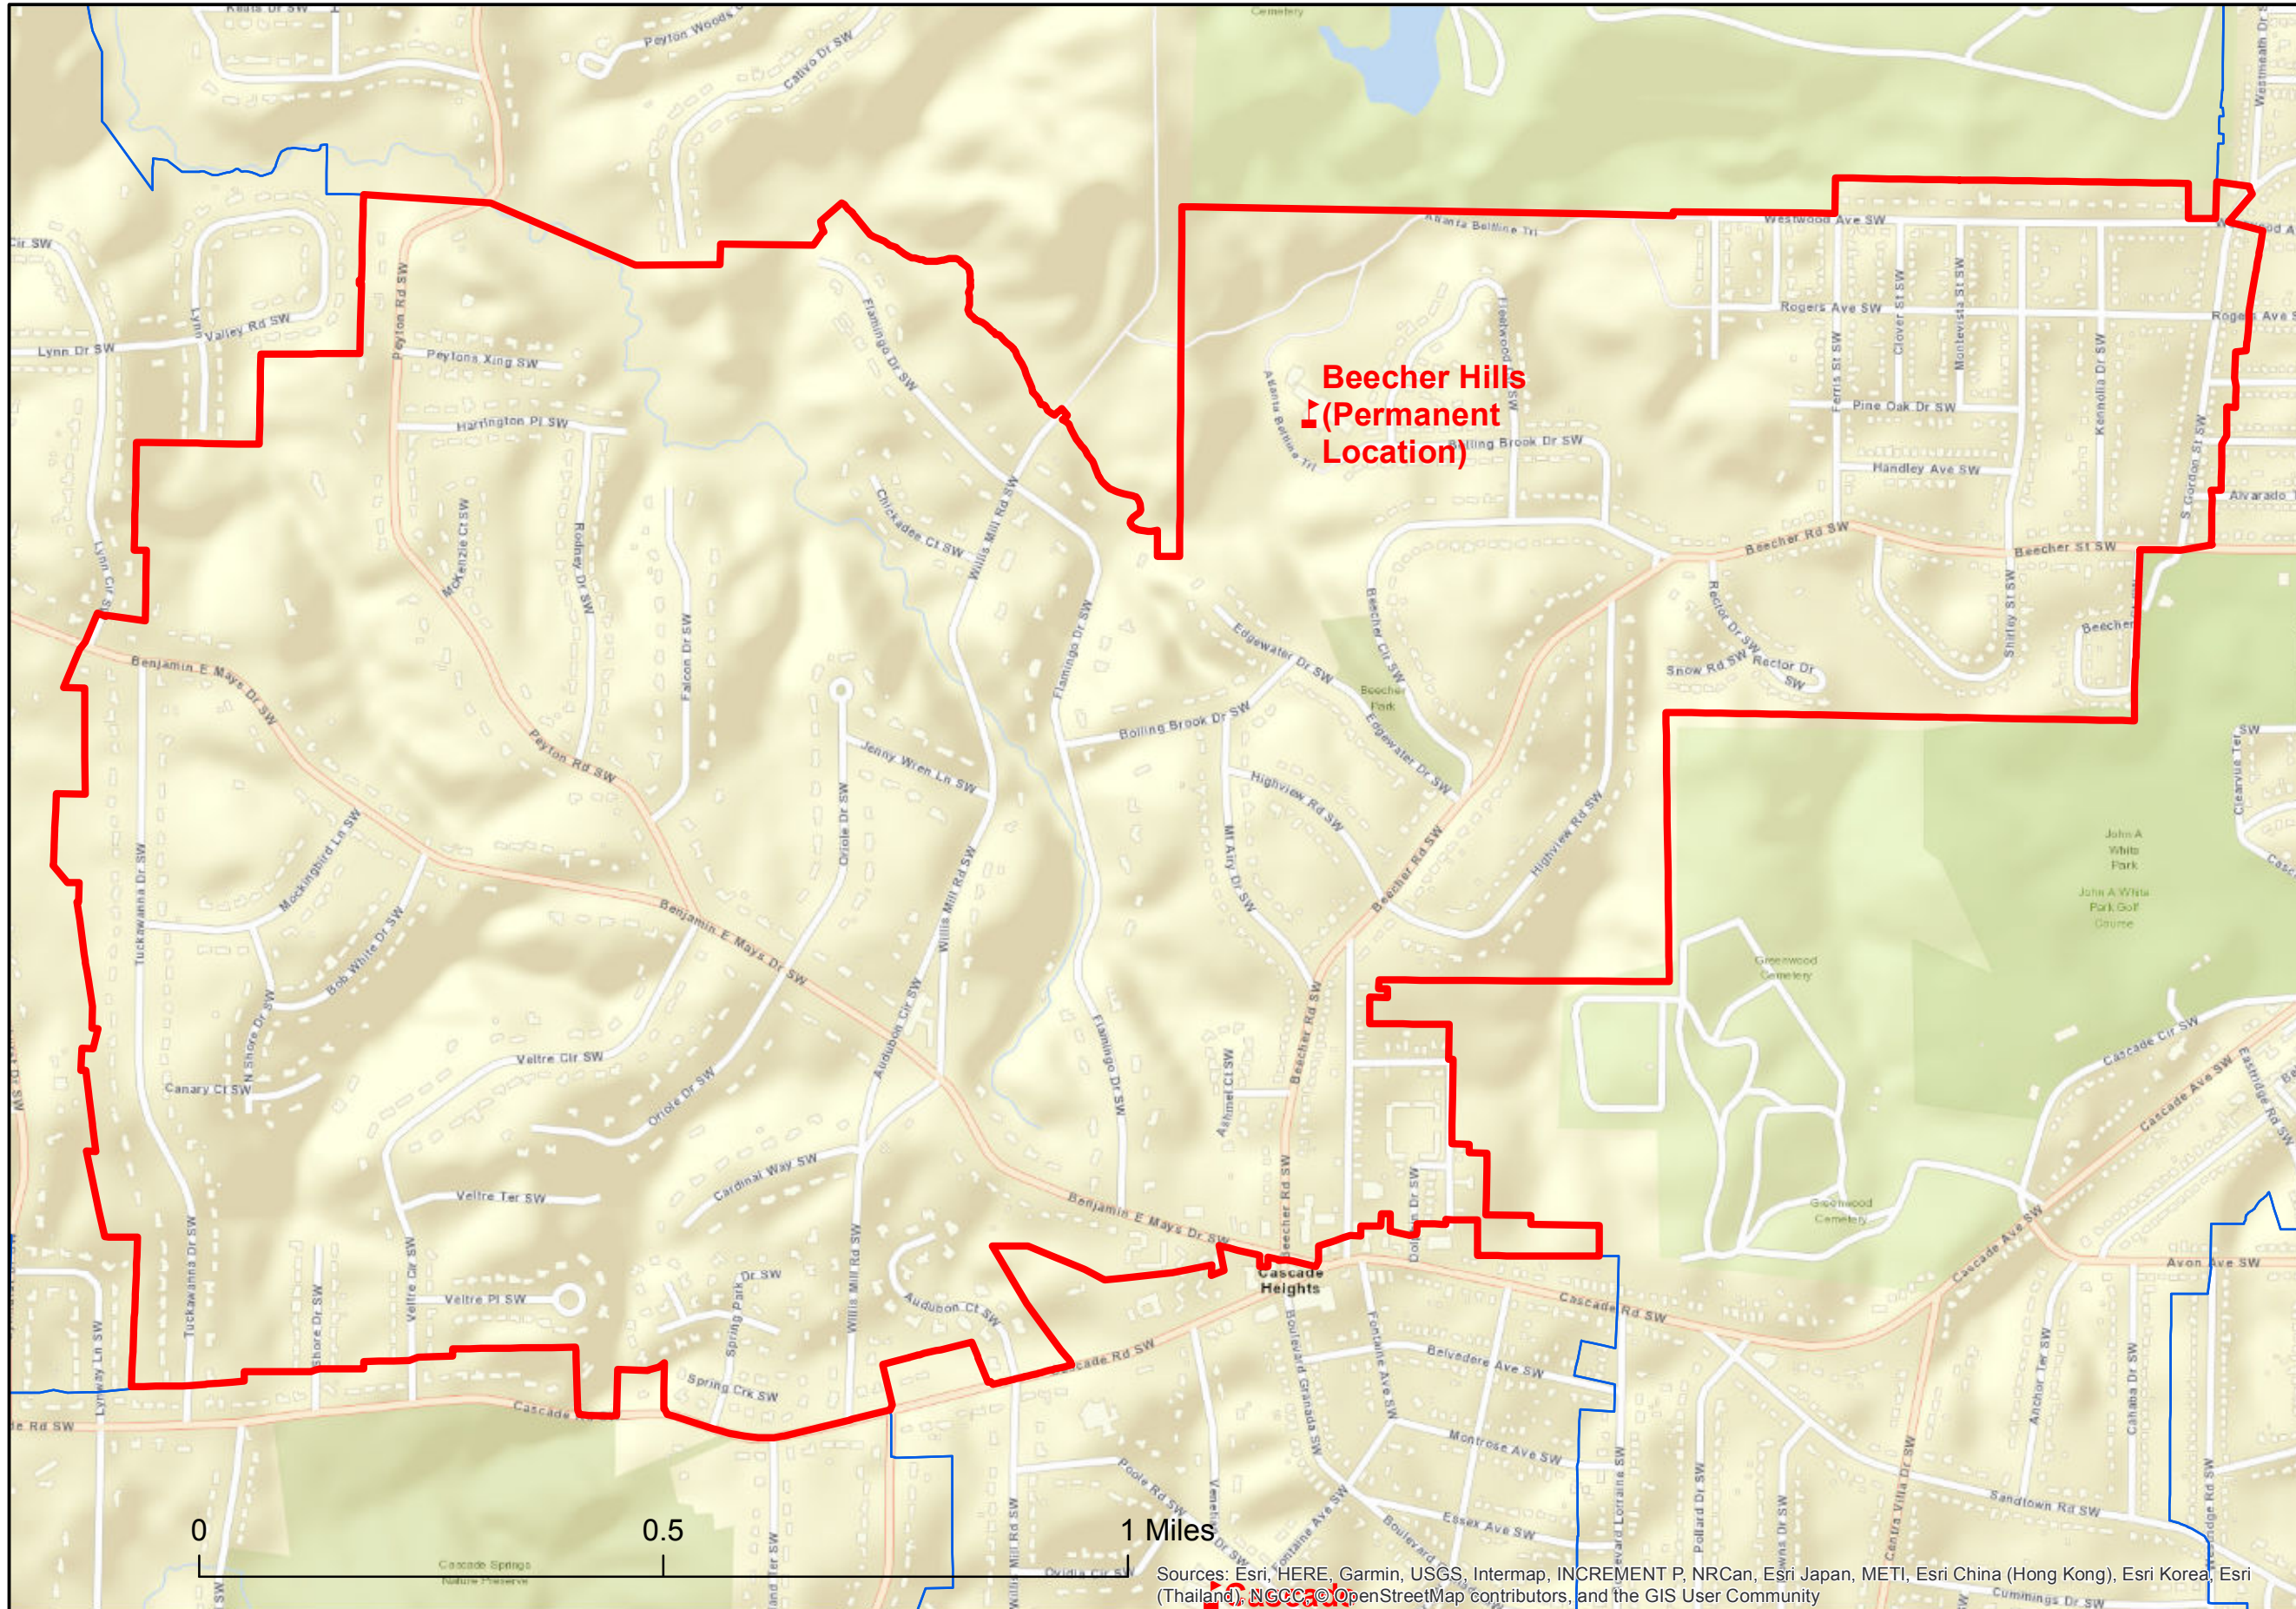

Beecher Hills Zone: 2018-19

Sources: Esri, HERE, Garmin, USGS, Intermap, INCREMENT P, NRCan, Esri Japan, METI, Esri China (Hong Kong), Esri Korea, Esri (Thailand), NGCC, ©OpenStreetMap contributors, and the GIS User Community