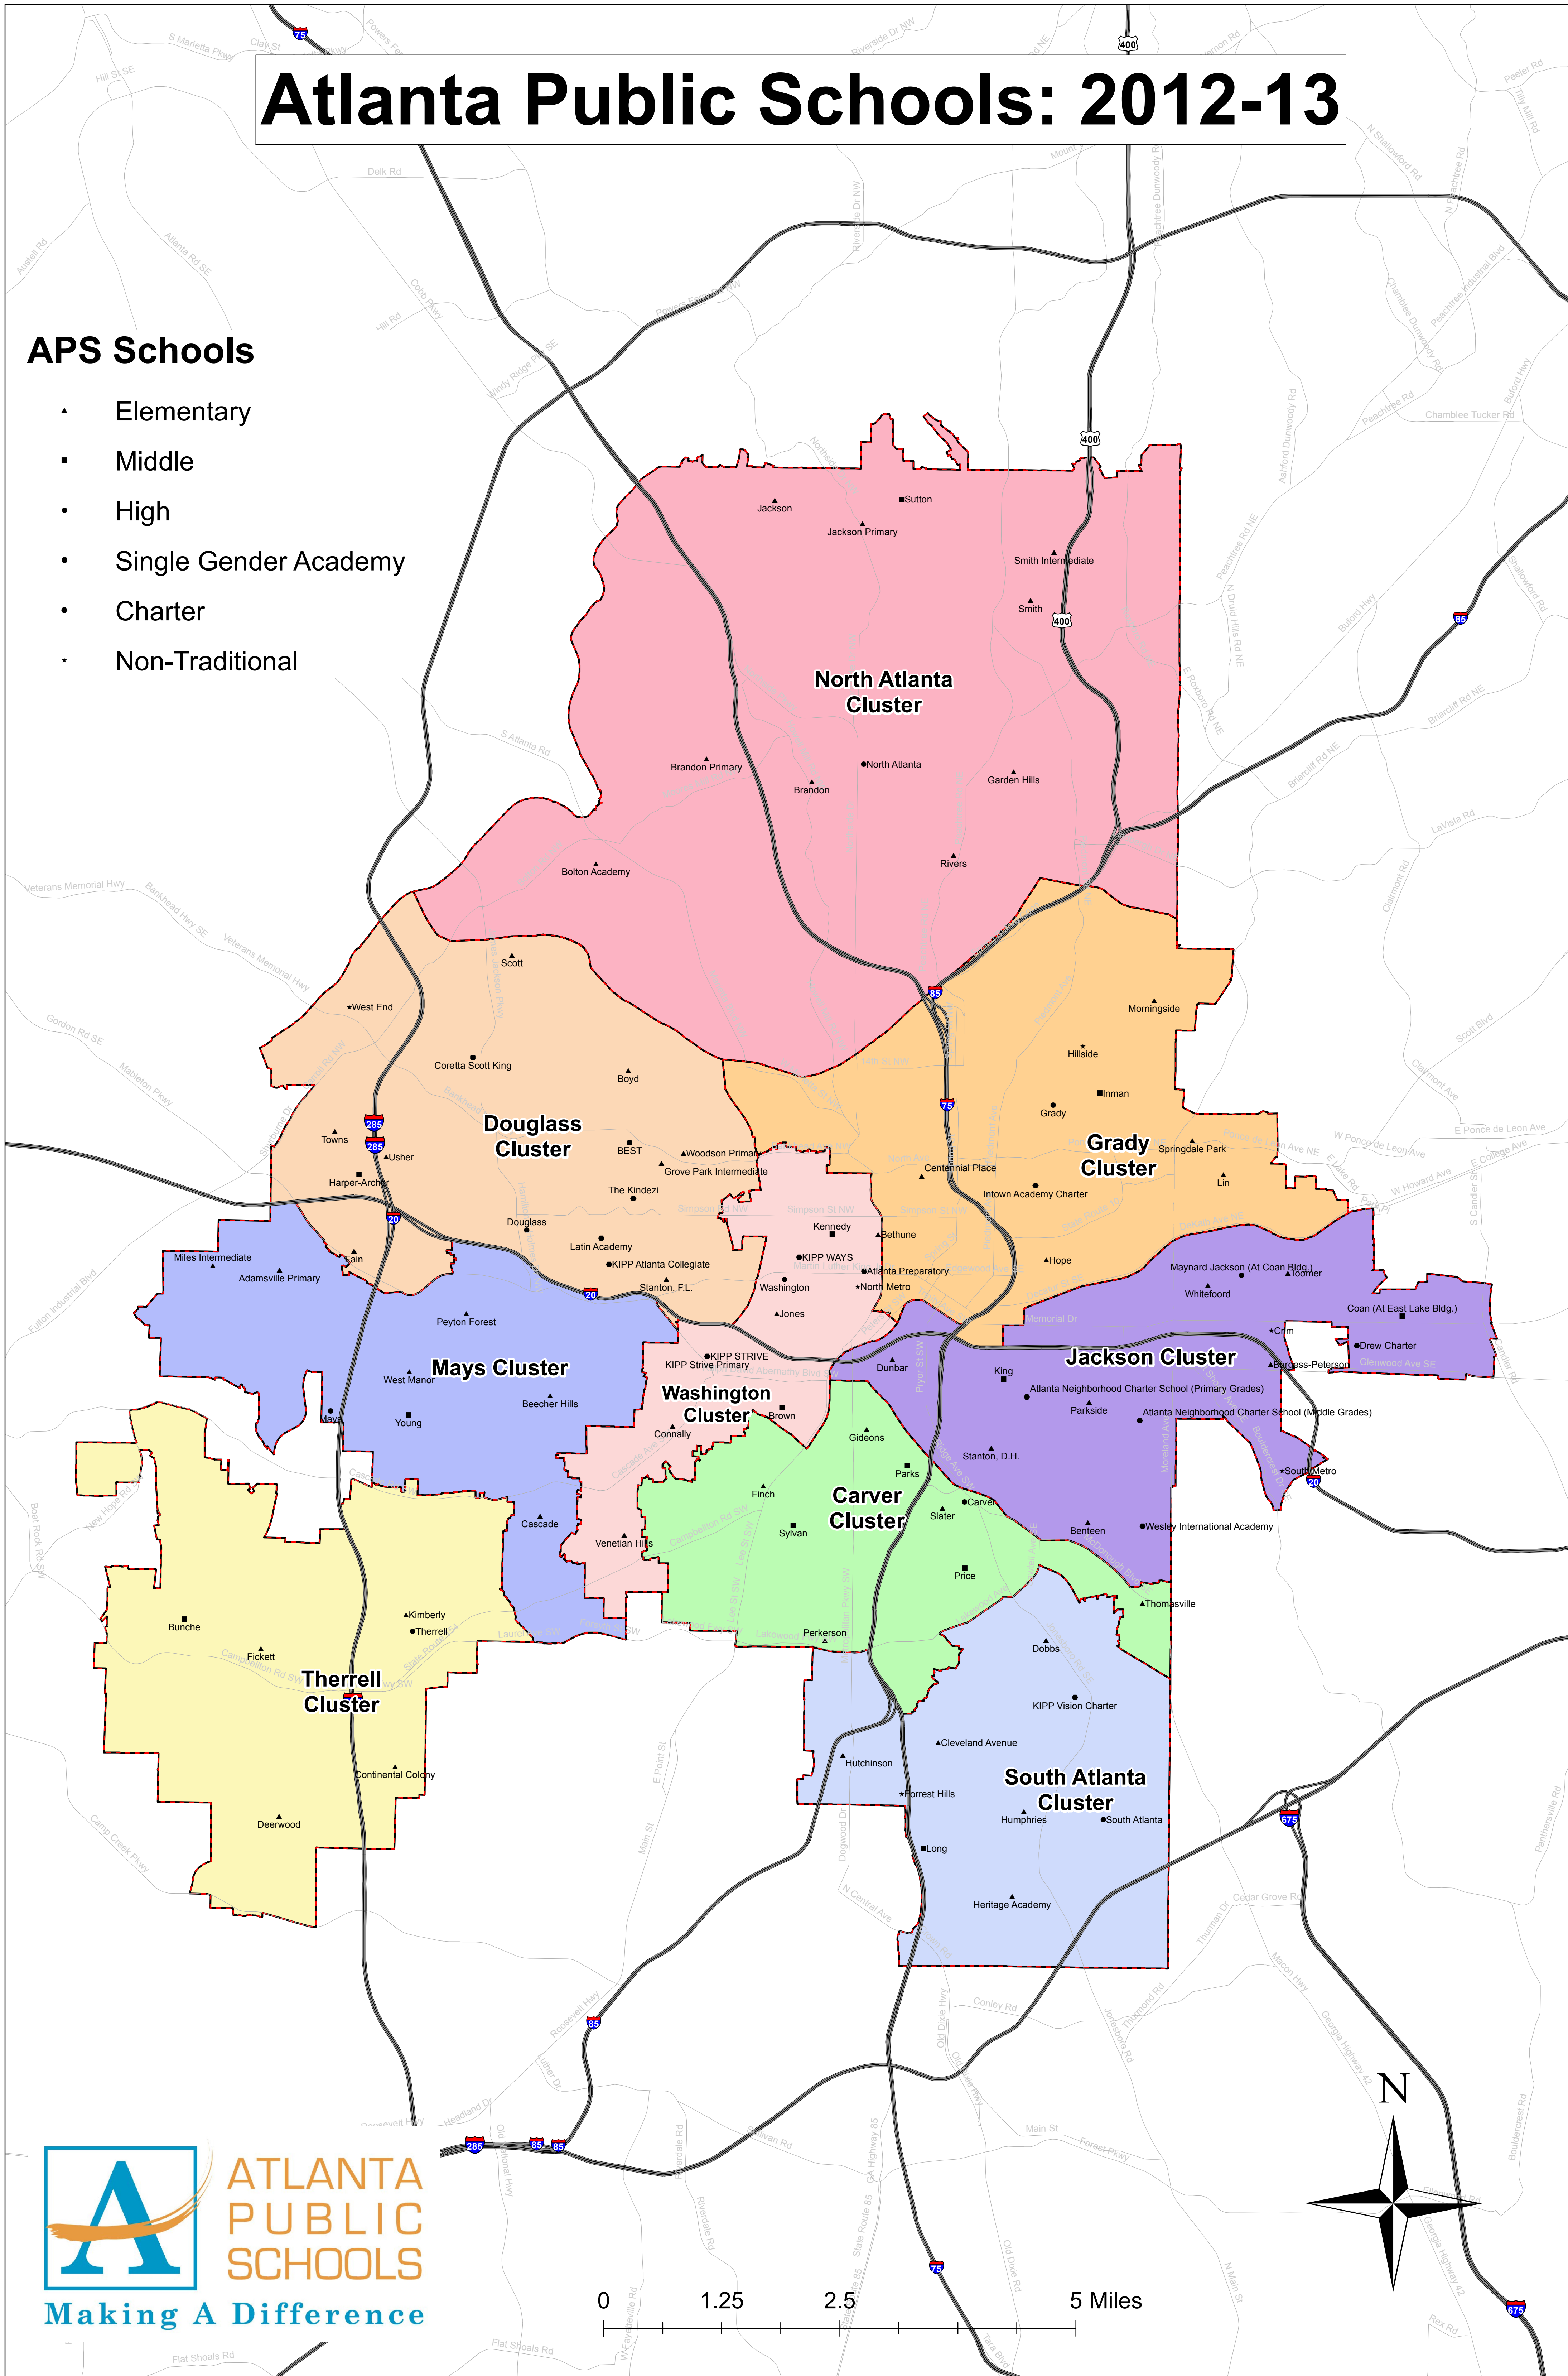

Atlanta Public Schools: 2012-13

APS Schools

- Elementary
- Middle
- High
- Single Gender Academy
- Charter
- Non-Traditional

0 1.25 2.5 5 Miles