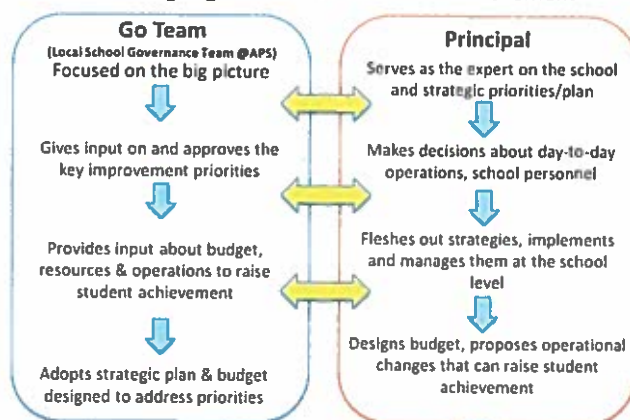

### Go Team & Principal Working Together to Raise Student Achievement

### Why is the Role of the Go Team Important?

- Sets and monitors long-term vision and planning
- Represents community's diverse voices in setting the school's direction and goals
- Provides input that strengthens leadership decisions
- Acts as critical connector to families, staff and community