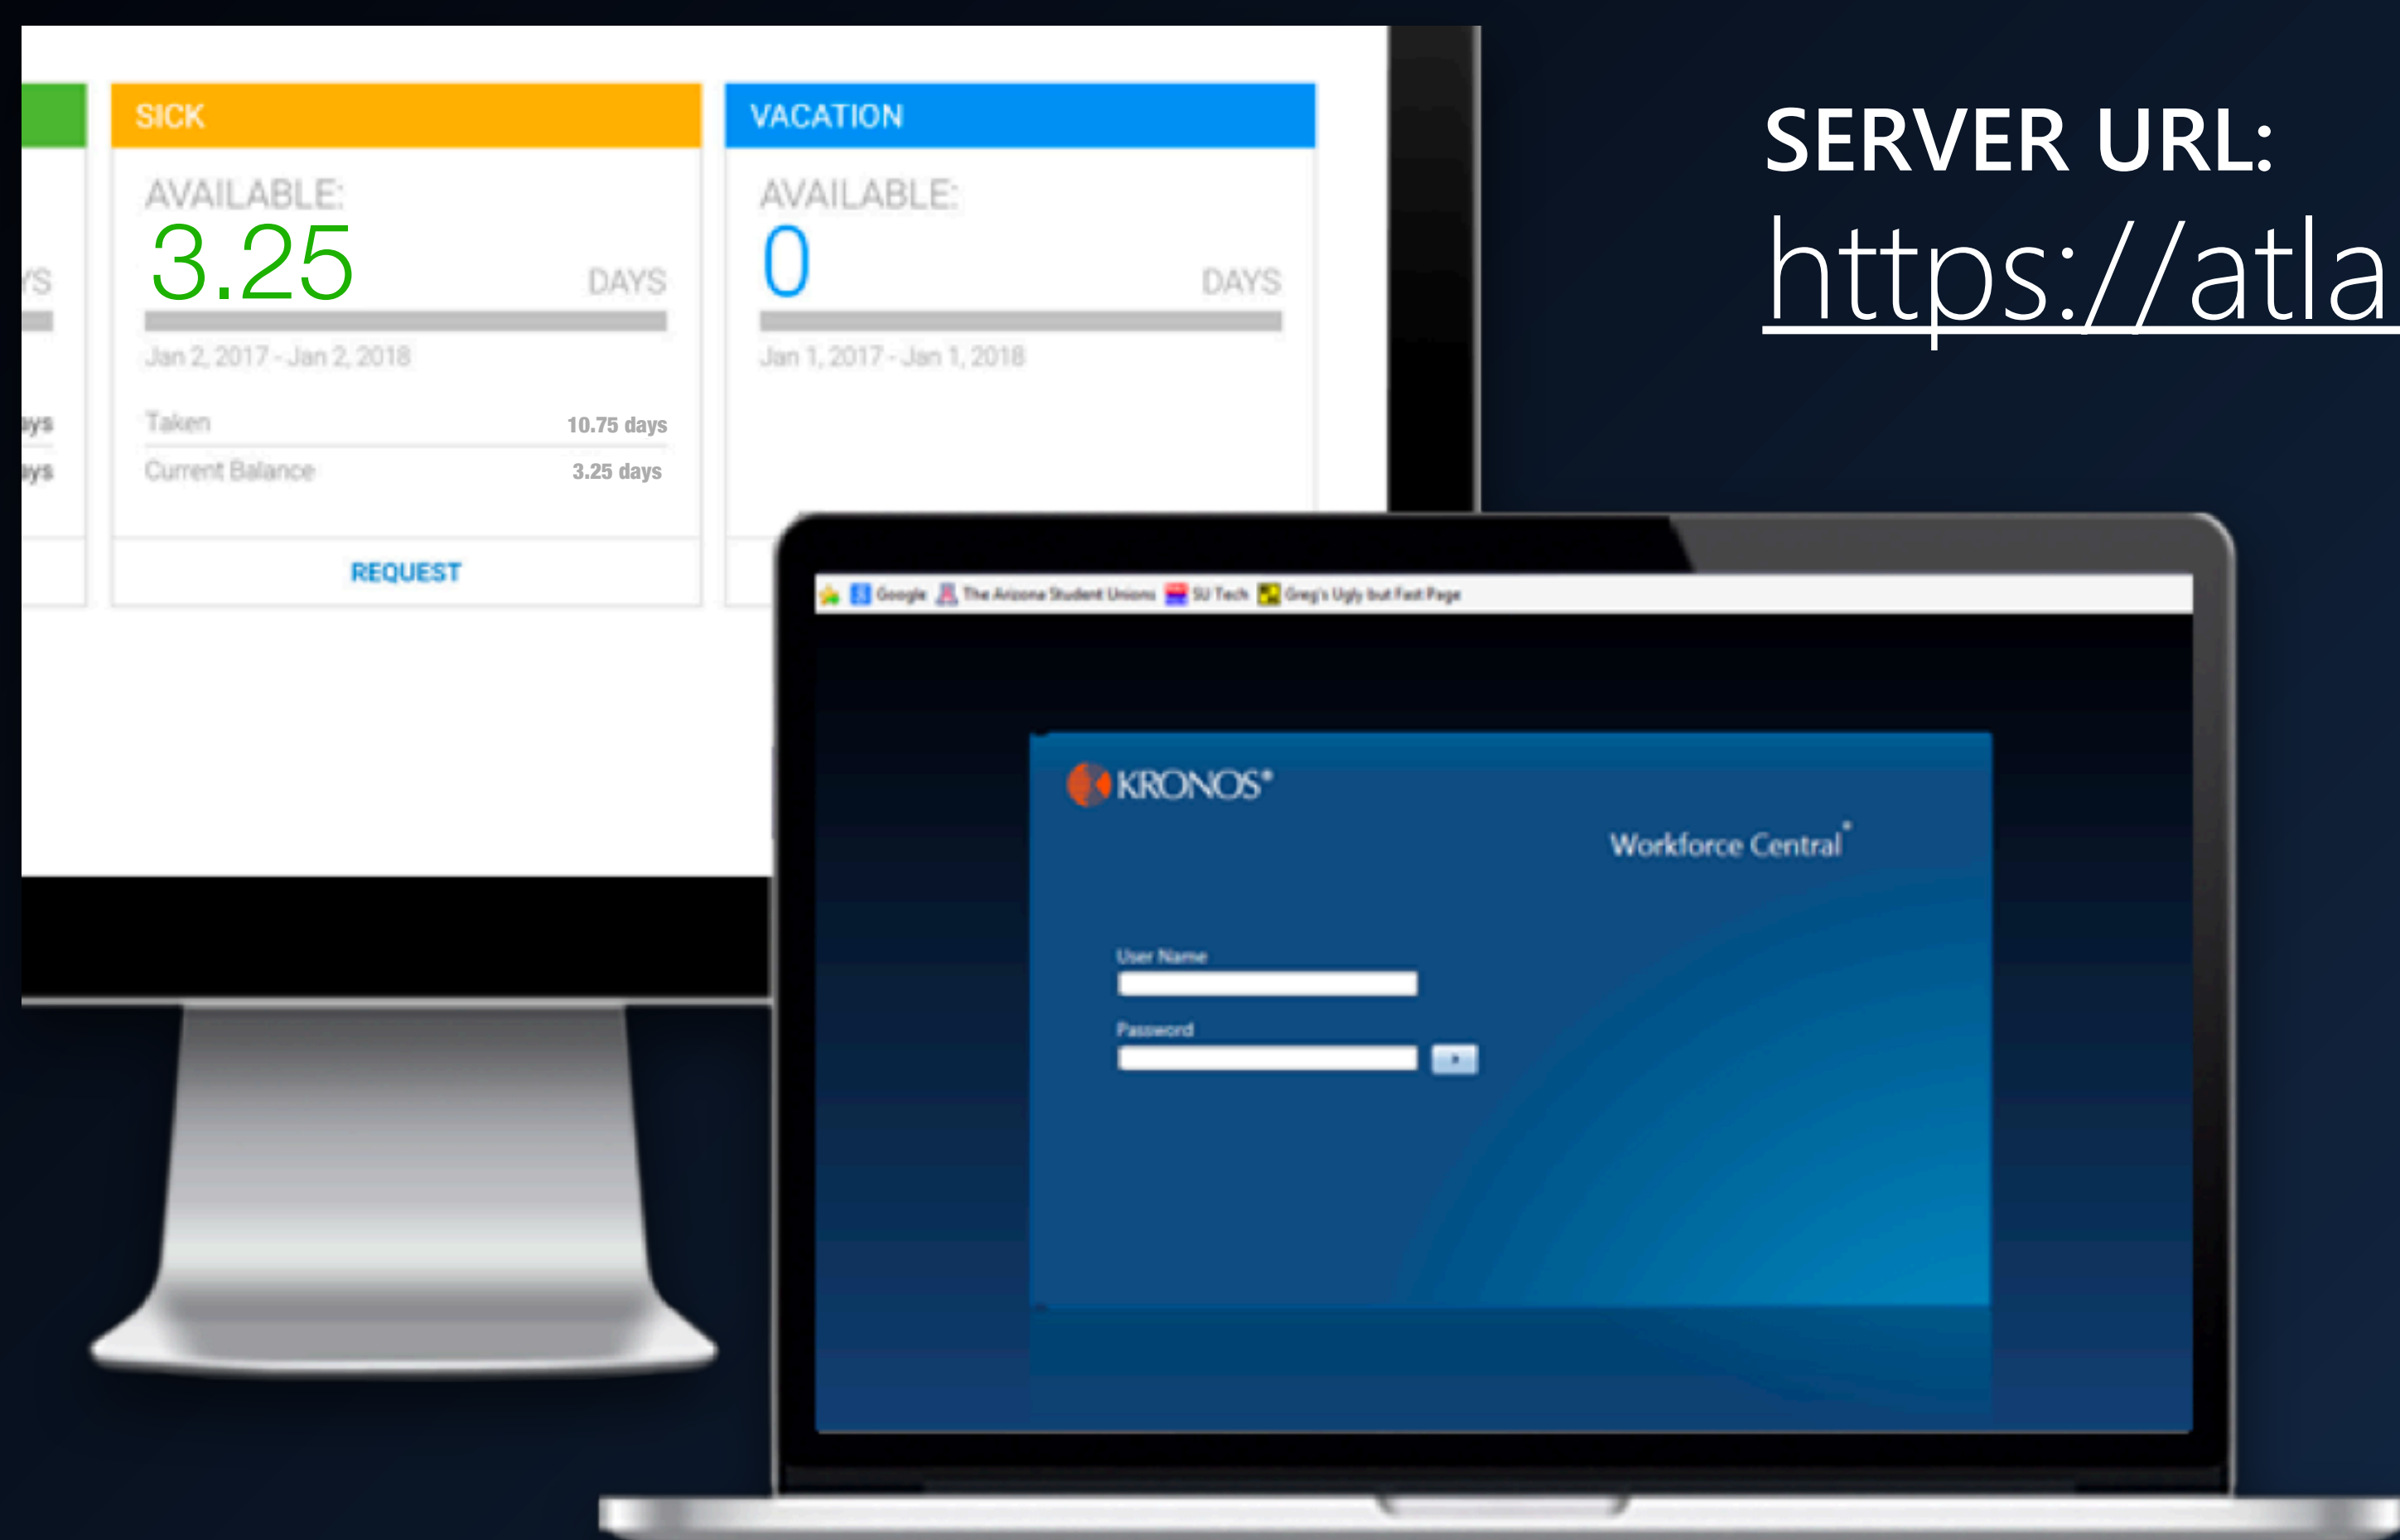

**HEY! APS, IT'S HERE!**

# **NEW KRONOS FUNCTIONALITY!**

SERVER URL:

<https://atlantapublicschools.kronos.net/wfc/navigator/logon>

**Access Kronos on Any Computer** (using a Chrome browser). Input the server URL above and enter your APS user name/password.

**Download the Kronos App** (via your device's app store). Once you download and open the app, enter the server URL\* above and enter your APS user name/password.

\*You'll only have to do this the first time.