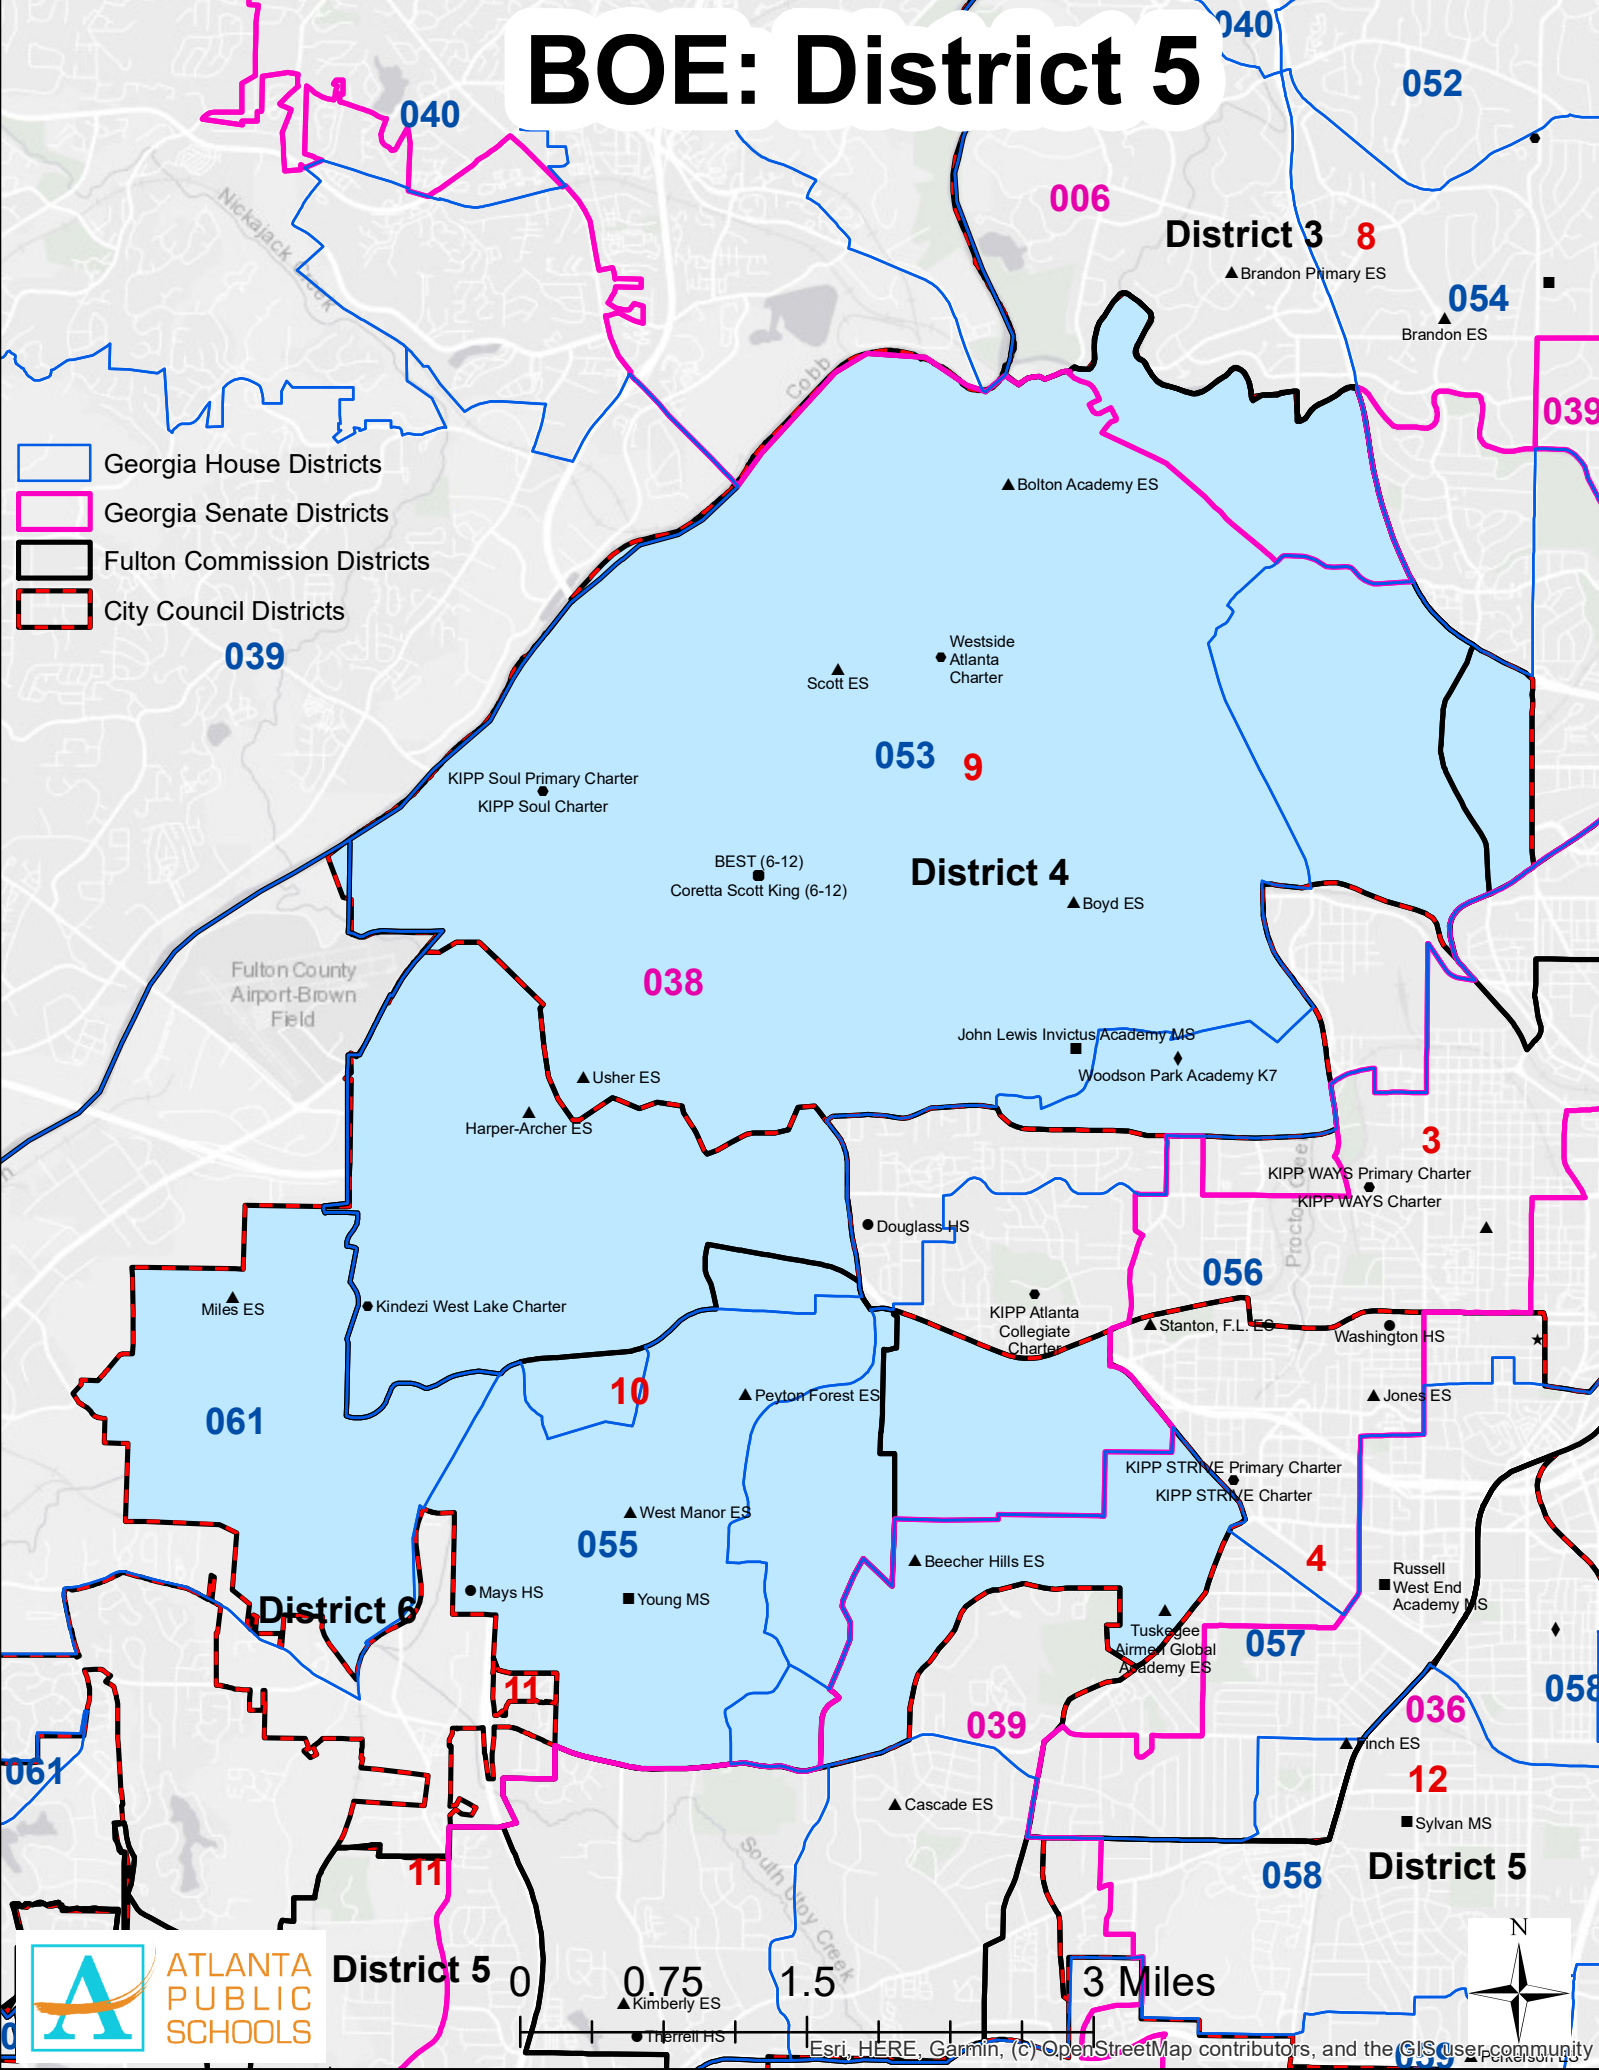

BOE: District 5

- Georgia House Districts
- Georgia Senate Districts
- Fulton Commission Districts
- City Council Districts

District 5 0

0.75
▲ Kimberly ES

1.5
● Terrell HS

3 Miles