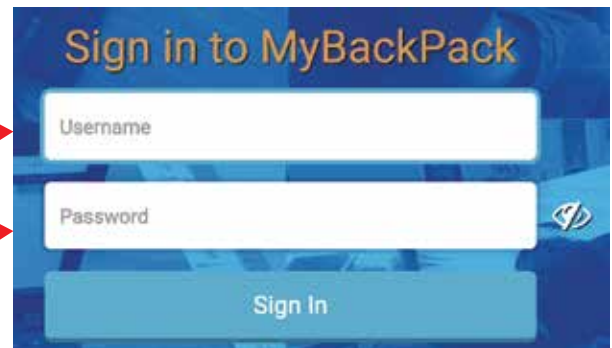

Accessing WeatherWise Lessons

① Open Google Chrome

② Go to myBackpack by navigating to this website

<https://mybackpack.apsk12.org>

③ Your child should log into myBackpack using their password and username.