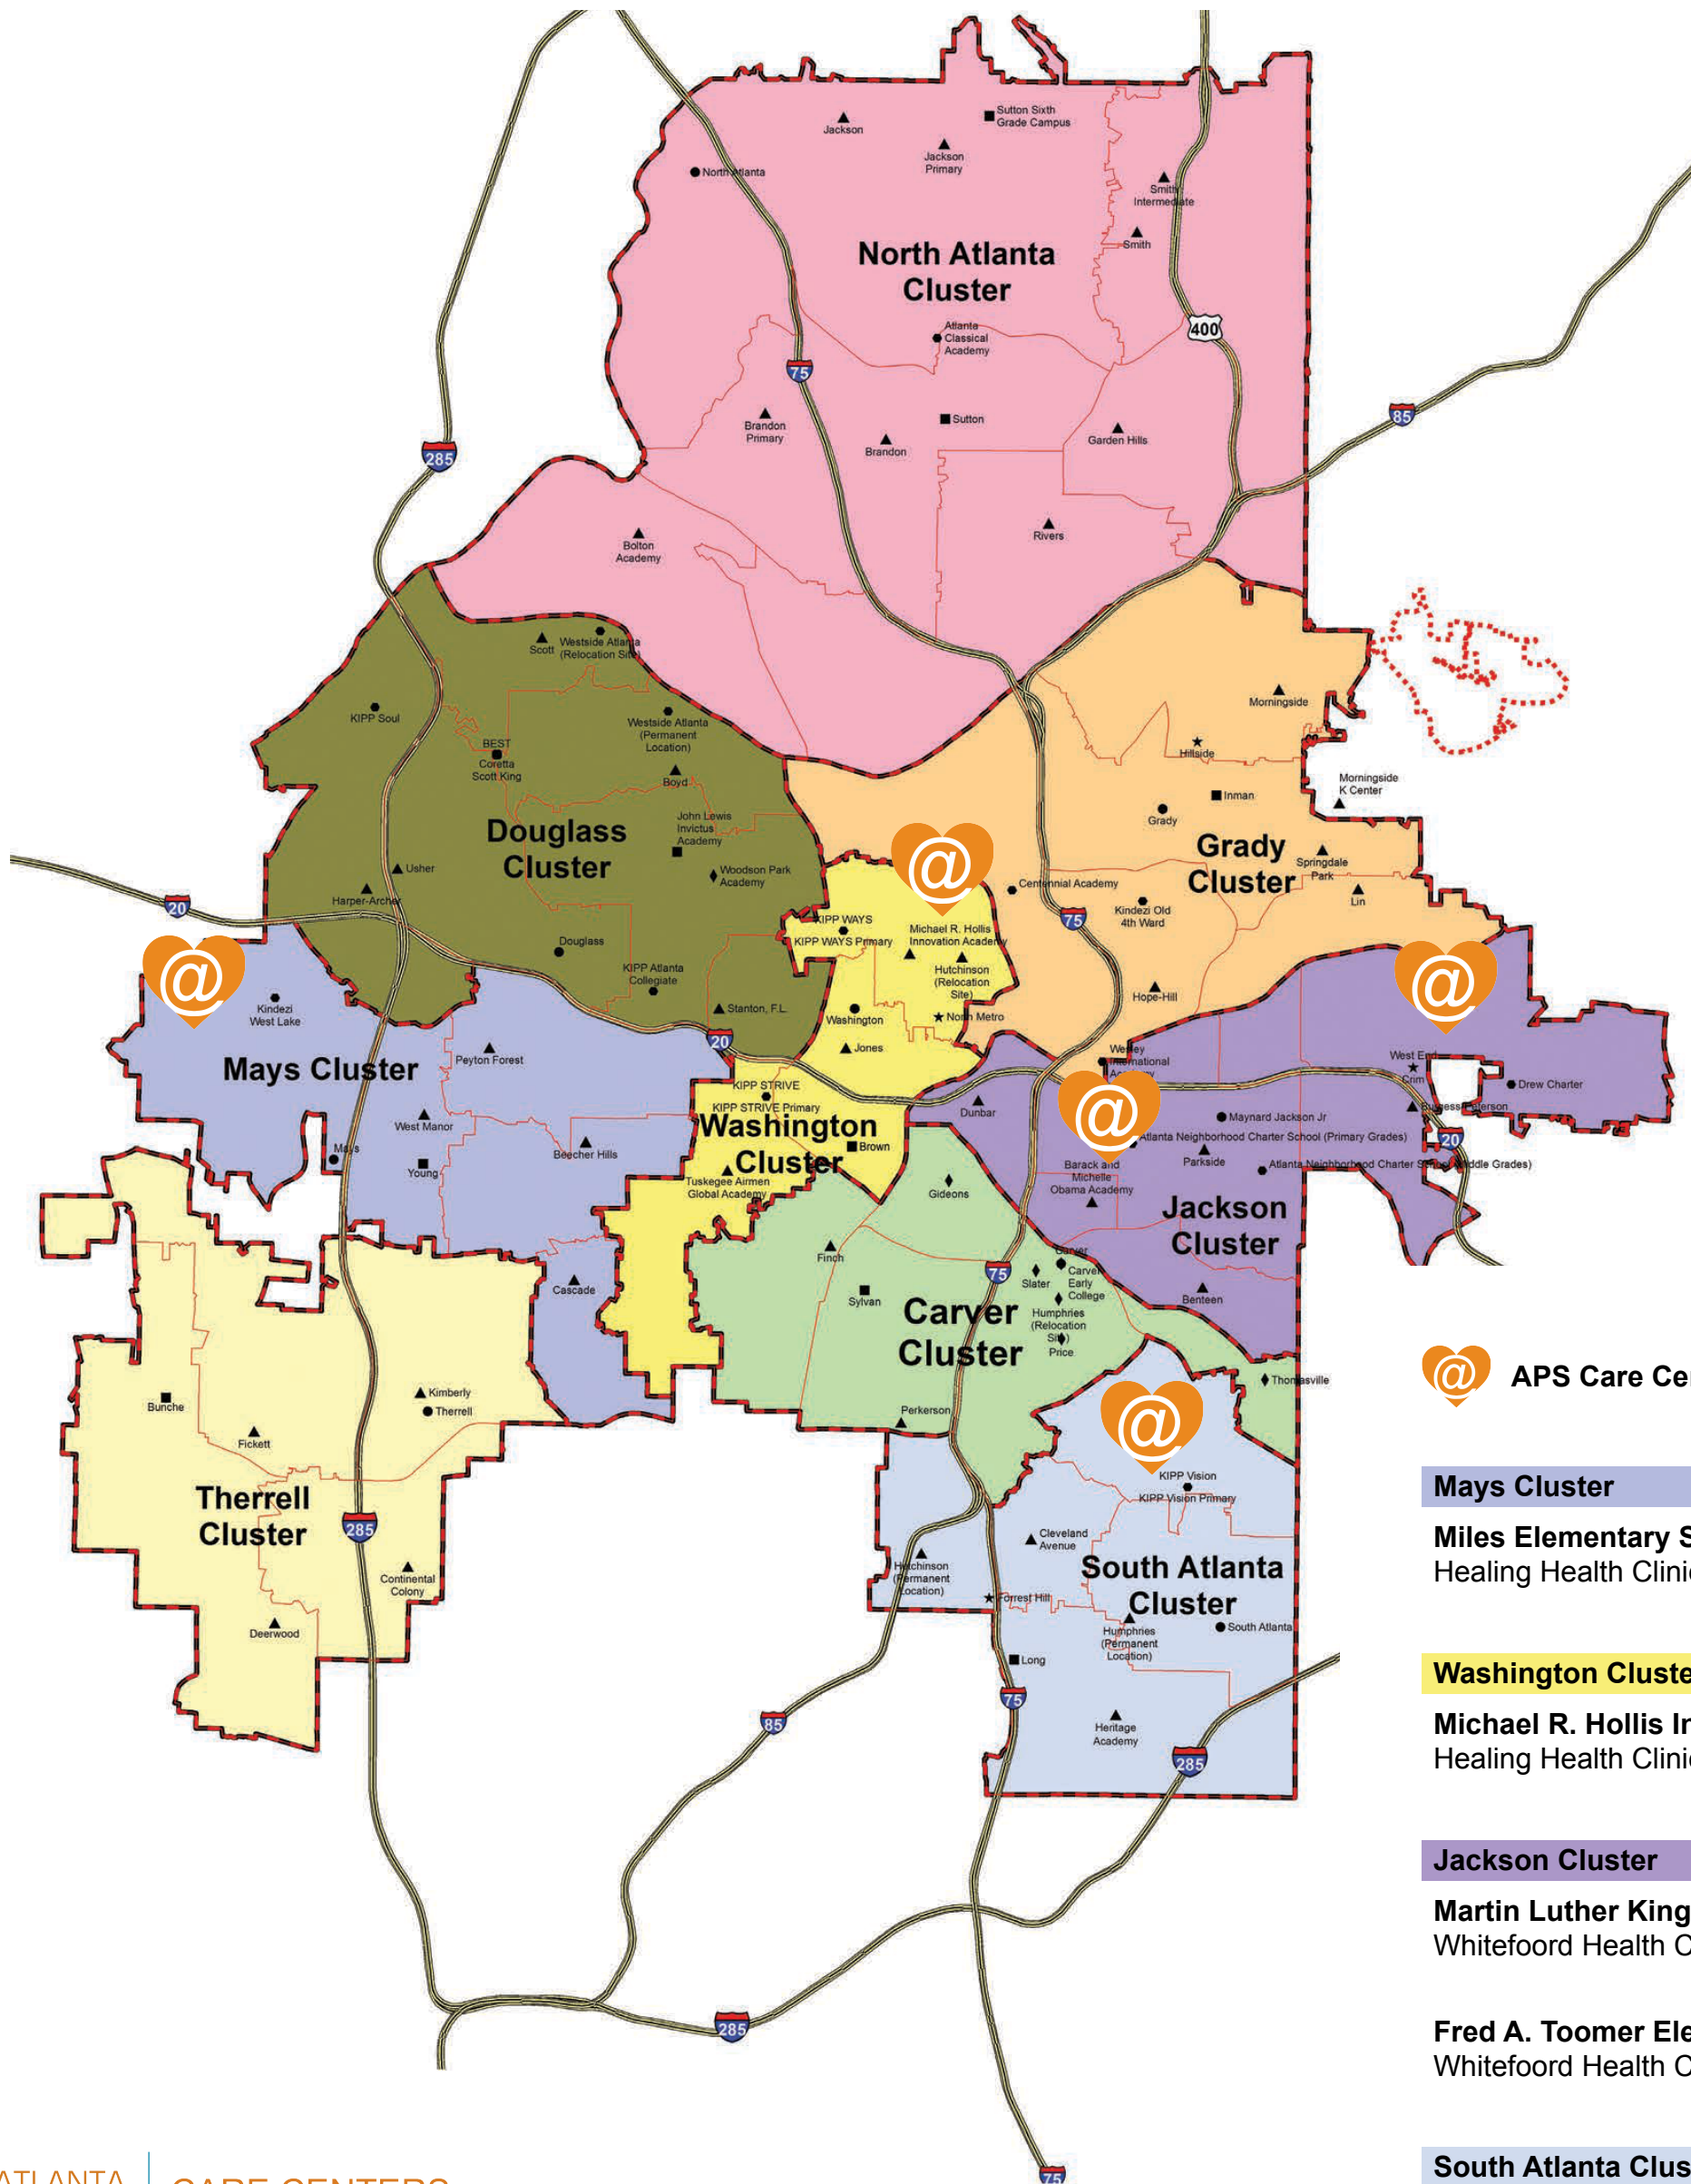

Atlanta Public Schools Cluster Care Center Map

@ APS Care Centers

Mays Cluster
Miles Elementary School
Healing Health Clinic

Washington Cluster
Michael R. Hollis Innovation Academy
Healing Health Clinic

Jackson Cluster
Martin Luther King, Jr. Middle School
Whiteford Health Clinic

Fred A. Toomer Elementary School
Whiteford Health Clinic

South Atlanta Cluster
Dobbs Elementary School
Southside Health Clinic