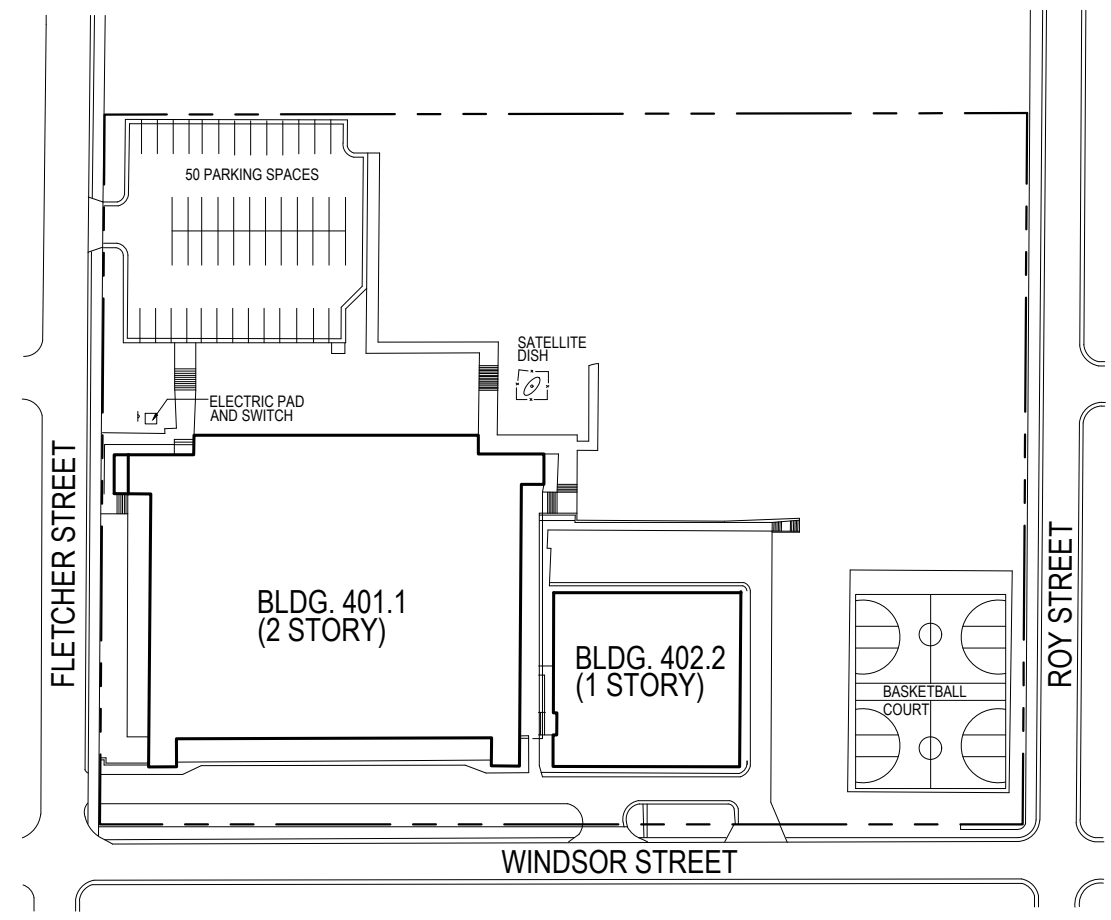

GADOE SQUARE FOOTAGE
 EXTERIOR: 42,013 SF
 INTERIOR: 79,630 SF

Atlanta Public Schools
 Facilities
 Service Center
 1631 La France Street, N.E.
 Atlanta, Georgia 30307

Facility:
PARKS MIDDLE SCHOOL
 1090 Windsor Street, S.W.
 Atlanta, Georgia 30310

Georgia DOE Facility Number:
5664

IUs:	42
FTE:	650
Site Area:	5.8 Acres
Total Building Area:	79,630 s.f.

DOE Building Number:	Date Occupied
401.1	1966
402.2	1994

SITE PLAN

Date: 2014 Property Inventory
 Revision:
 Sheet Title:

SITE PLAN

Sheet Number:
C1