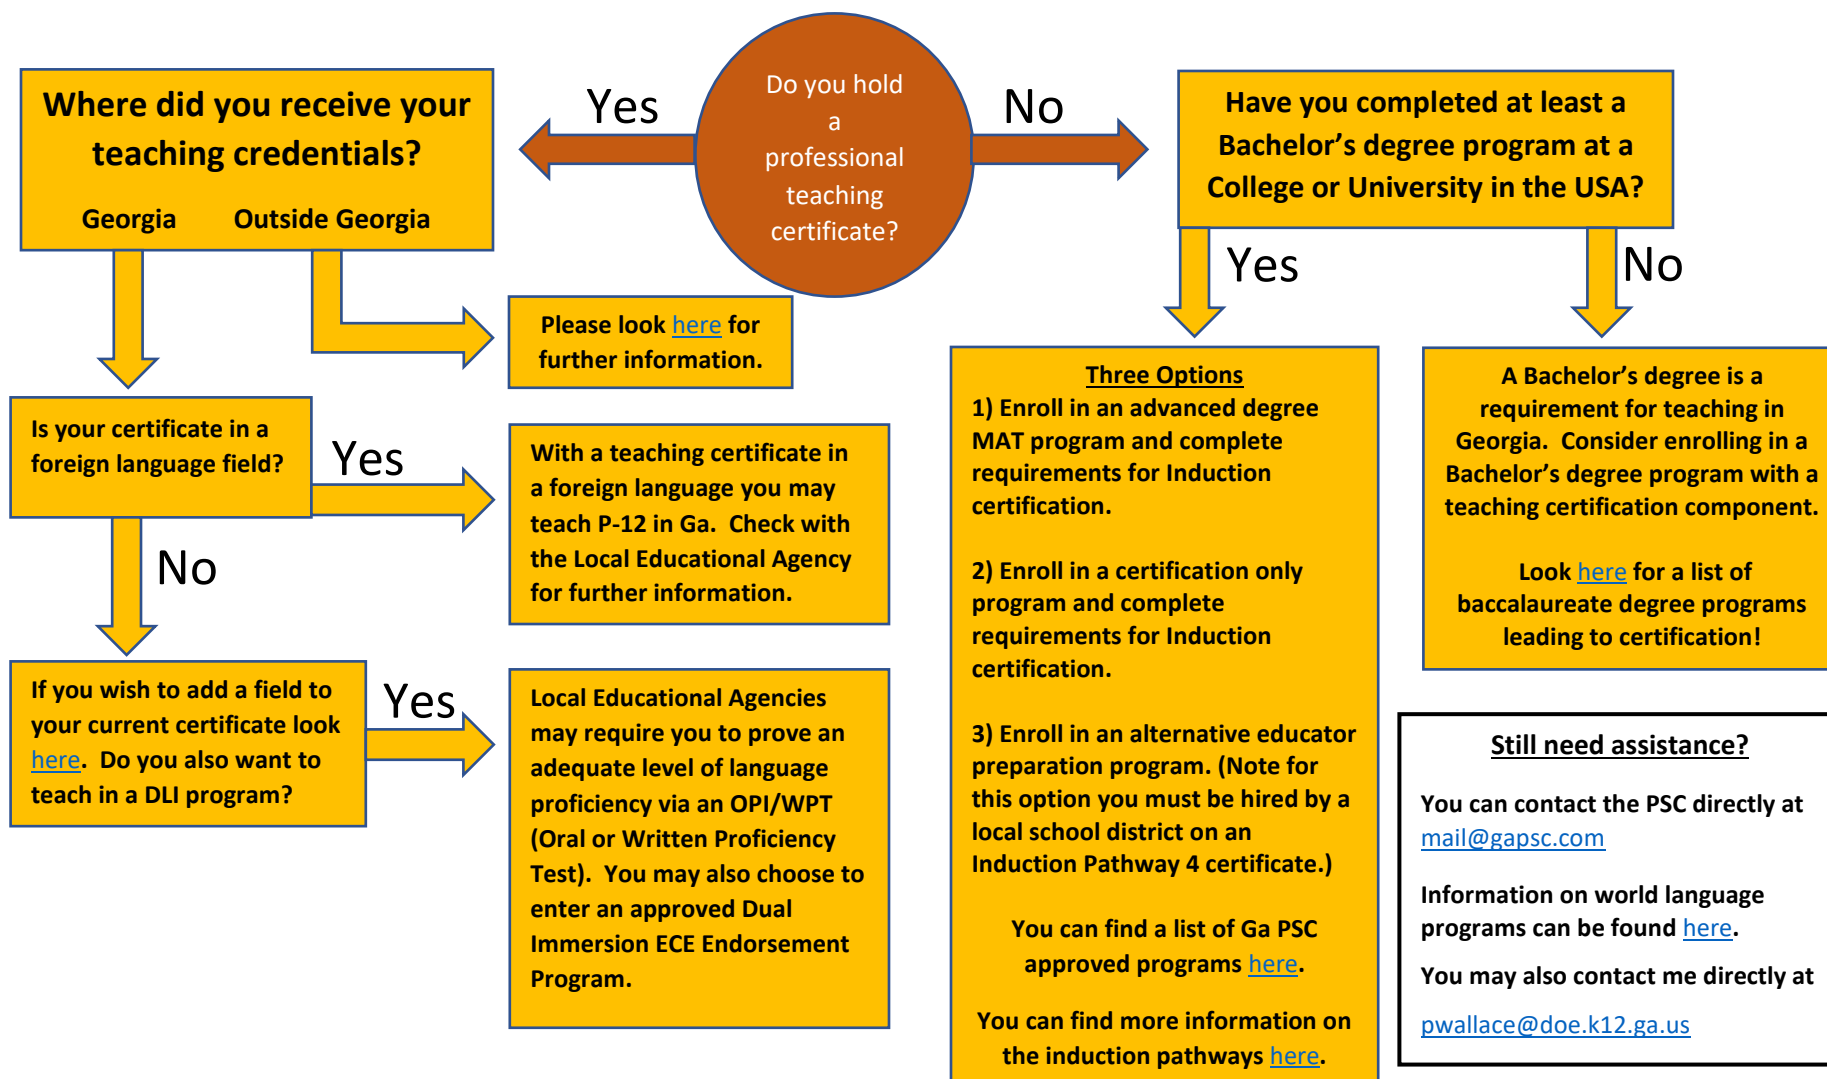

Certification Guidance at a Glance for Prospective World Language Educators in Georgia

Still need assistance?

You can contact the PSC directly at mail@gapsc.com

Information on world language programs can be found [here](#).