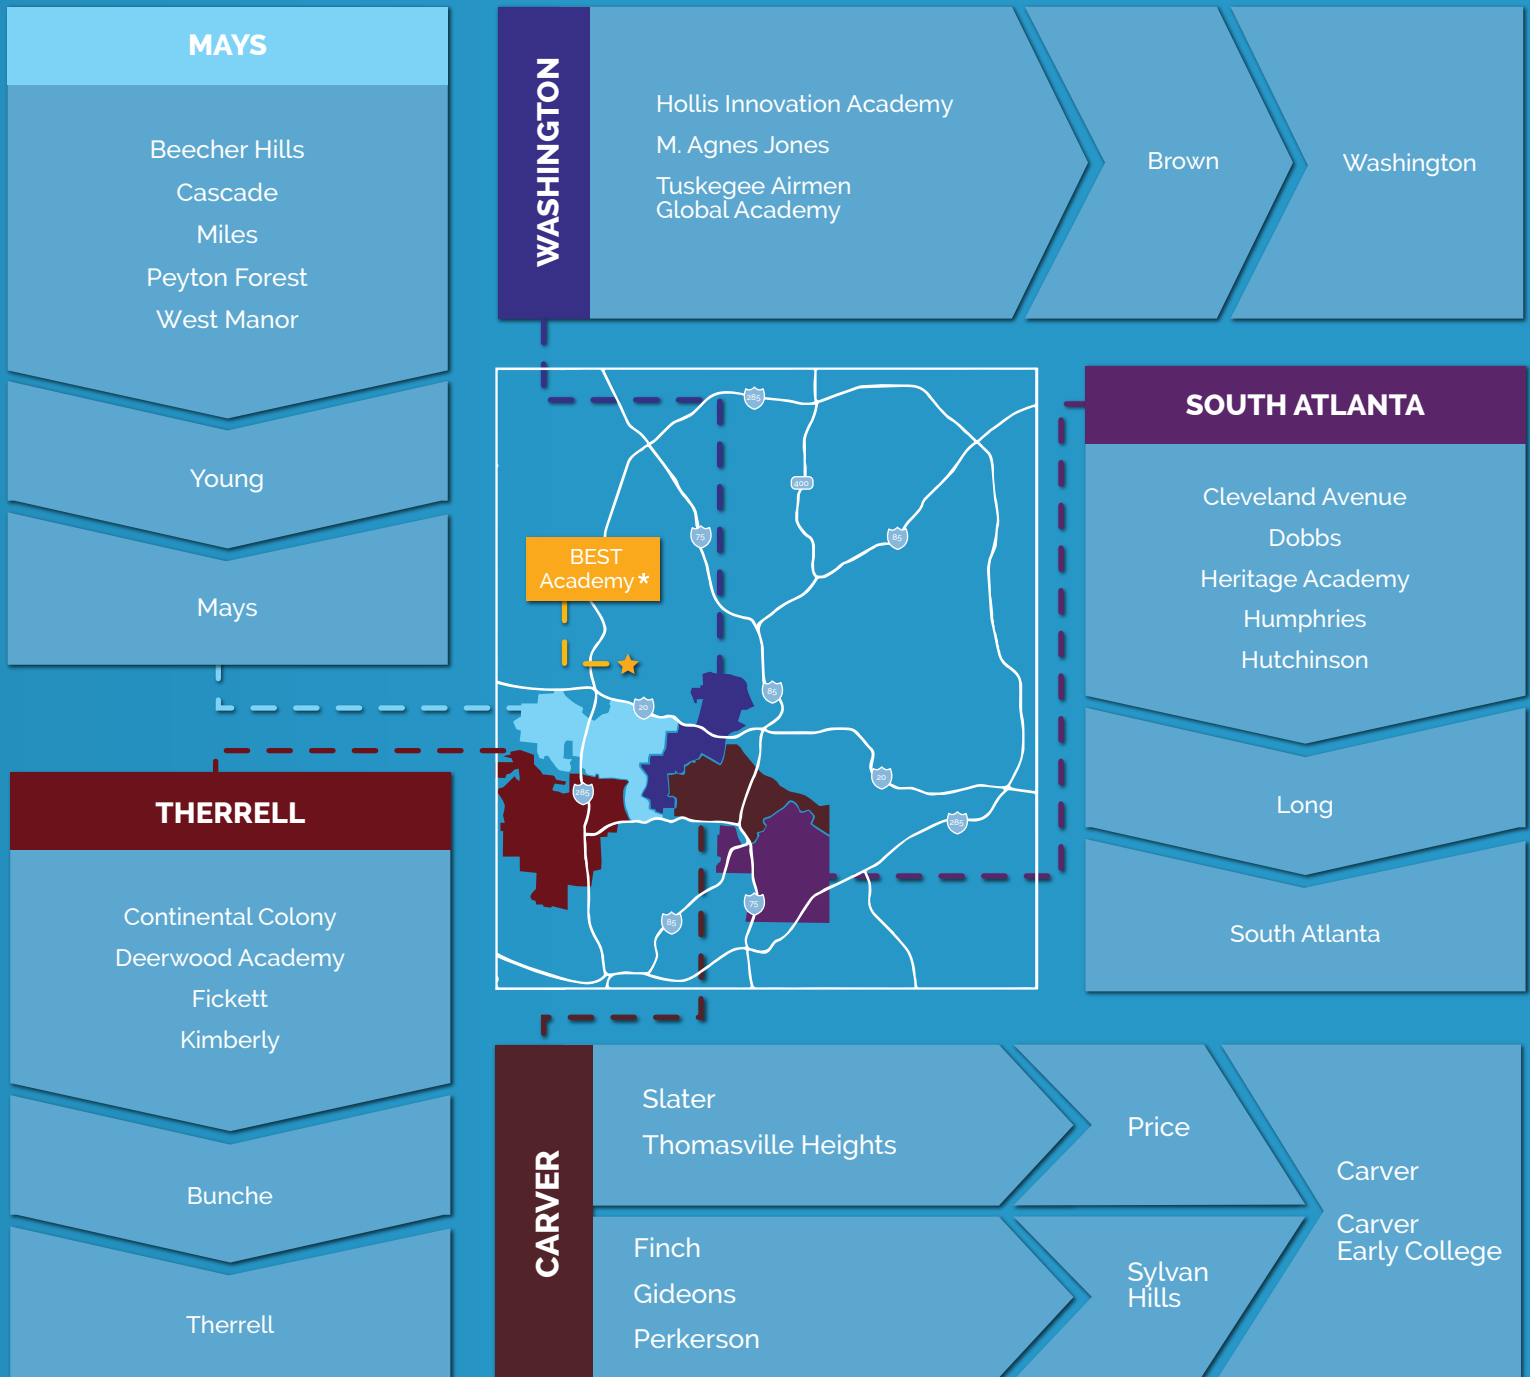

ATLANTA PUBLIC SCHOOLS

CLUSTER ZONES

*A single-gender school open to students city-wide.

ATLANTA PUBLIC SCHOOLS

CLUSTER ZONES

* A single-gender school open to students city-wide.