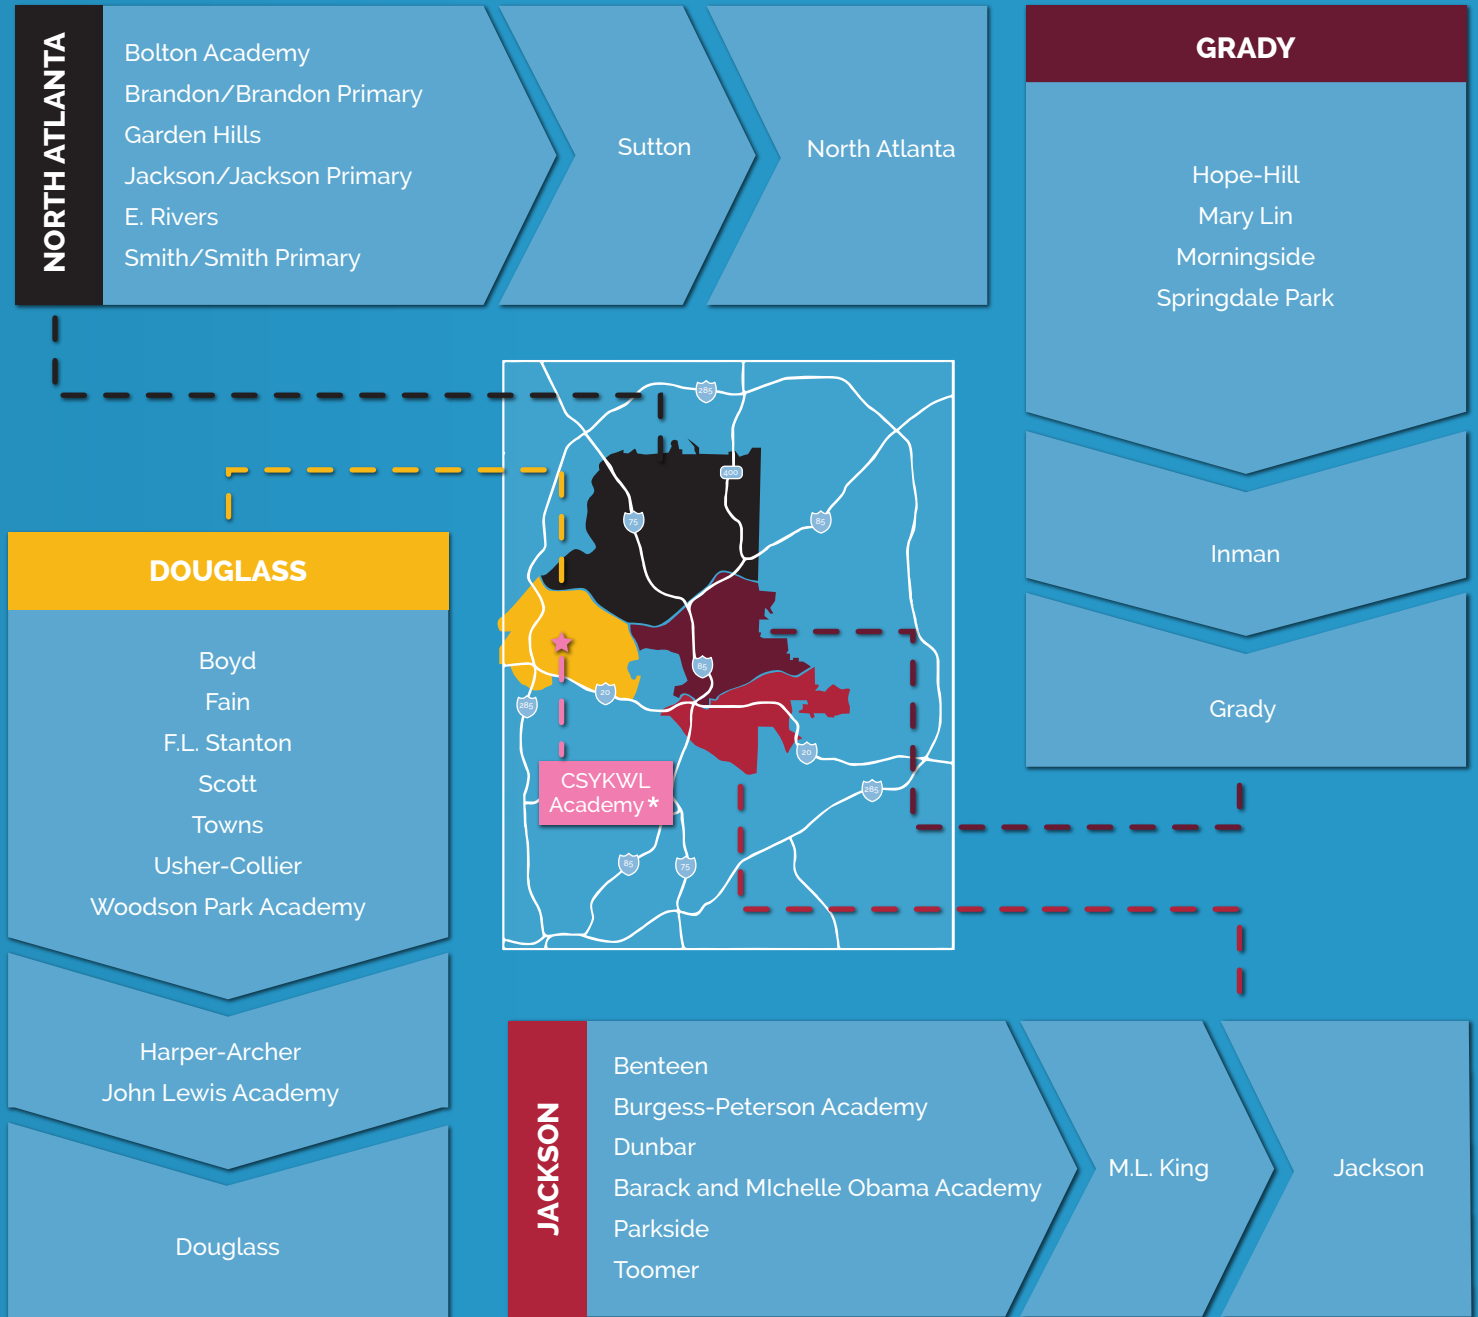

ATLANTA PUBLIC SCHOOLS

CLUSTER ZONES

*A single-gender school open to students city-wide.

ATLANTA PUBLIC SCHOOLS

CLUSTER ZONES

* A single-gender school open to students city-wide.